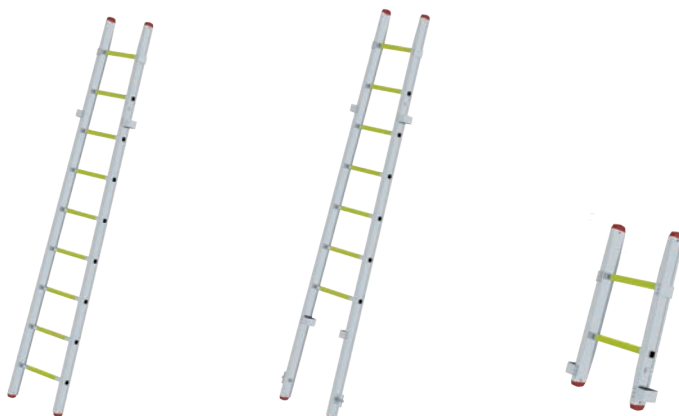

Scaling ladder with glow rung covering

Maximum safety and functionality at night.

Scaling ladder with glow rung covering

The scaling ladder with photoluminescent rung covering - Maximum safety in emergency situations! Specially designed to take the safety and efficiency of your rescue operations to a new level. The photoluminescent rung covering ensures clear and visible ladder guidance in the dark, even in dimly lit or smoky environments. This innovative feature allows your emergency services to advance quickly and safely in even the most challenging situations.

The scaling ladder with photoluminescent rungs offers you:

- Maximum visibility and safety in difficult lighted conditions
- Quick readiness for use thanks to the modular design
- Robust construction for reliability and stability

Together, we set new standards in firefighting technology and ensure that your emergency services are optimally equipped. Maximum safety – now with the scaling ladder with photoluminescent rung covering!

Contact us today for more information.

Scaling ladder with glow rung covering

- Rescue ladder compliant with DIN EN 1147
- Made of aluminium
- Secure push-fit connections with spring-loaded locking pin
- Conical side-rail guide for safe stance
- Corrosion-resistant fixtures made of galvanised steel
- Permissible load: 216 kg / 2 people
- Side-rails and rungs made of high-strength aluminium
- With yellow luminescent, heat-insulating and non-slip plastic covering
- 4-fold edged rung-to-side-rail connection
- Non-slip and replaceable ladder shoes