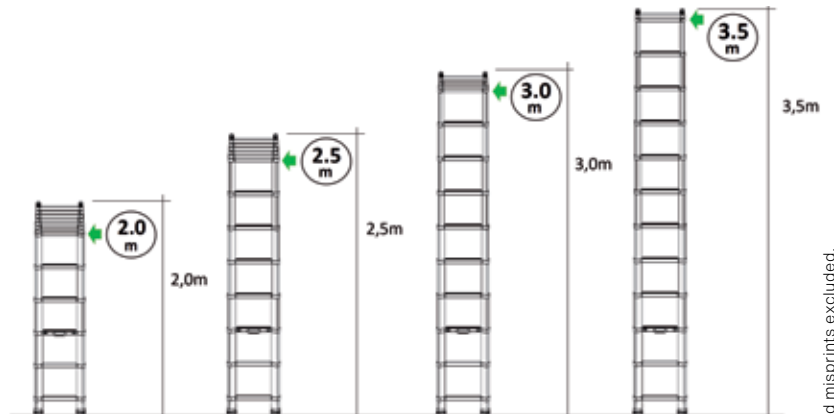

Compact and
flexible in use

Telescopic ladders not only save space,
but are also robust and stable.

Telescopic ladder Rescue Line

- Original Telesteps aluminium telescopic ladder
- Approved as 3-person rescue ladder and/or access ladder
- Tested according to the specifications of DIN EN 1147
- Abrasion-resistant anodised triangular tube spars (partially plastic-clad) for extreme stability and torsional rigidity
- Deep square rungs with plastic rung protection as anti-slip protection and insulation against cold/heat
- Variable height adjustment through intuitive telescopic function
- Integrated display of various altitude data (2,0 / 2,5 / 3,0 / 3,5 m)
- Safety system for slow retraction to reduce the risk of crushing and injury
- Maximum load: 500 kg

Accessories

Rung protection red
Order no. 115506

Telescopic ladder with handy height indicator

- Tested according to the specifications of DIN EN 1147
- Approved as 3-person rescue leader and/or access leader
- Deep square rungs with plastic rung protection as anti-slip protection and insulation against cold/heat
- Variable height adjustment through intuitive telescopic function
- Integrated display of various altitude data (2,0 / 2,5 / 3,0 / 3,5 m)
- Maximum load: 500 kg

	red	black	rung protection red	rung protection black
Number of rungs	13	13	13	13
Ladder length extended m	4,10	4,10	-	-
Ladder length retracted m	1,17	1,17	-	-
Weight kg	19,2	19,2	0,5	0,5
Max. load capacity kg	500	500	-	-
Order no.	115488	115505	115506	115507
RRP without VAT Euro	on demand	on demand	on demand	on demand