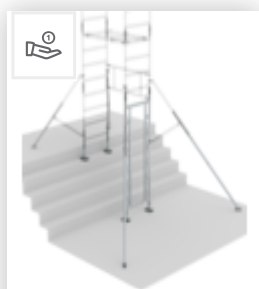

Accessories for the product family

Order no.: 012909
FlexxTower
stairway kit 1