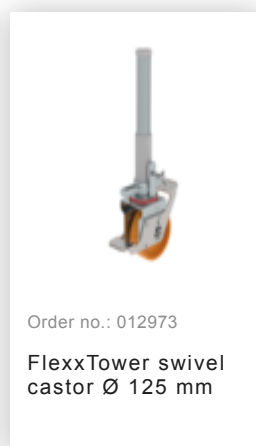

Order no.: 125132

**FlexxTower SG with
leading railing Platform
height 2.10 m**

Accessories for the product family

Order no.: 019081

Clip tray for tubes
Ø 50 mm

Order no.: 070506

Frame extension
can be clamped on
Adjustment range
max. 400 mm

Order no.: 027912

Ballast weight with
hanging brackets
RAL 1021

Order no.: 019274

Storage tray 500 x
220 mm Clamping
range 38–51 mm

Order no.: 019276

Storage tray 800 x
300 mm Clamping
range 38–51 mm

Order no.: 019176