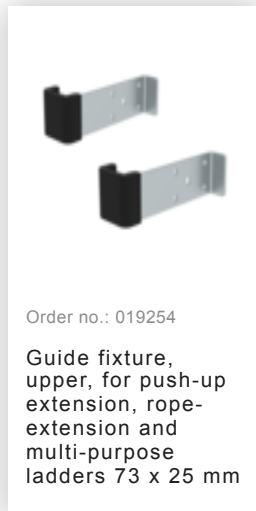

Accessories for this product