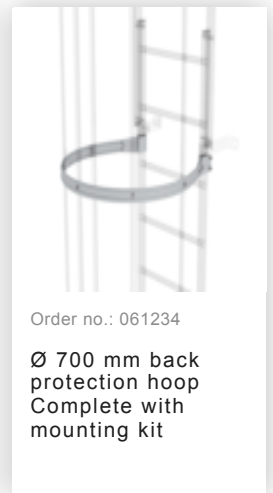

Order no.: 500230

**Multiple-flight vertical
ladder with back
protection (emergency
ladder) anodised
aluminium 12.12m**

Accessories for the product family

Order no.: 061235

Back protection
hoop strut,
3,000mm long
Anodised
aluminium

Order no.: 061963

Back protection
hoop offset design
Anodised
aluminium

Order no.: 063961

Transfer platform
between ladder
sections, Ø 700 mm
Galvanised steel

Order no.: 061236

Vertical ladder
connector 200 mm
Cast aluminium

Wall anchor U-
bracket, adjustable,
165–205 mm,
galvanised steel
165–205 mm,
galvanised steel

Order no.: 063260

Wall anchor U-
bracket, adjustable,
200–275 mm,
galvanised steel
200–275 mm,
galvanised steel