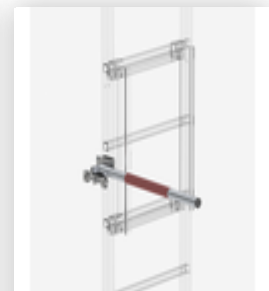

Order no.: 061277

Back protection
extension Anodised
aluminium

Order no.: 062446

Access guard
emergency exit
ladder 12 rungs for
vertical ladders

Order no.: 063504

Safety barrier for
emergency descent
ladder Exit on left