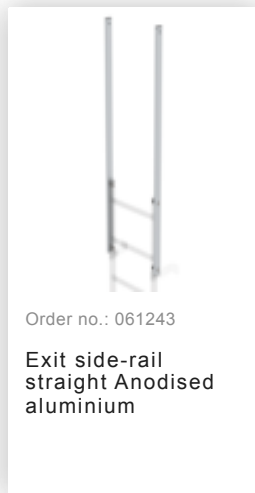

Order no.: 500230

**Multiple-flight vertical
ladder with back
protection (emergency
ladder) anodised
aluminium 12.12m**

Accessories for the product family

Order no.: 061235

Back protection
hoop strut,
3,000mm long
Anodised
aluminium

Order no.: 061963

Back protection
hoop offset design
Anodised
aluminium

Order no.: 063961

Transfer platform
between ladder
sections, Ø 700 mm
Galvanised steel

Order no.: 061236

Vertical ladder
connector 200 mm
Cast aluminium