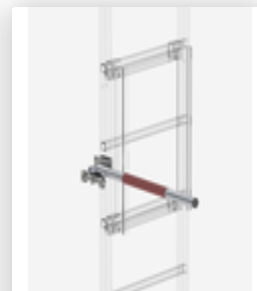

Exit step bright aluminium
Clearance 200 mm

Order no.: 062969

Exit step bright aluminium
Clearance 250 mm

Order no.: 062970

Exit step bright aluminium
Clearance 300 mm

Order no.: 061237

Back protection
hoop lateral exit
Anodised exit with
mounting kit

Order no.: 061277

Back protection
extension Anodised
aluminium

Order no.: 062446

Access guard
emergency exit
ladder 12 rungs for
vertical ladders

Order no.: 063504

Safety barrier for
emergency descent
ladder Exit on left