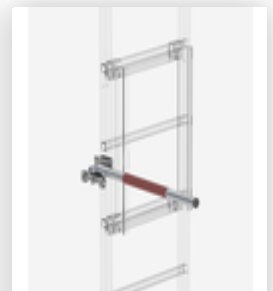

Order no.: 063502

Safety doors without fall protection rail Version from 01-2010

Order no.: 062966
Exit step bright aluminium
Clearance 100 mm

Order no.: 062967
Exit step bright aluminium 150 mm clearance

Order no.: 062968
Exit step bright aluminium
Clearance 200 mm

Order no.: 062969
Exit step bright aluminium
Clearance 250 mm

Order no.: 062970
Exit step bright aluminium
Clearance 300 mm

Order no.: 061237
Back protection hoop lateral exit
Anodised exit with mounting kit

Order no.: 061277
Back protection extension
Anodised aluminium

Order no.: 062446
Access guard emergency exit ladder 12 rungs for vertical ladders

Order no.: 063504
Safety barrier for emergency descent ladder
Exit on left