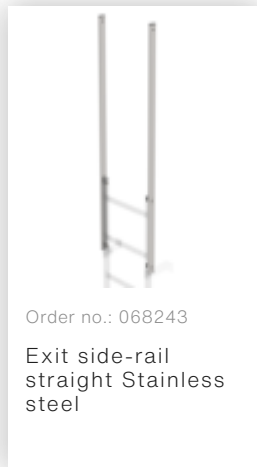

Order no.: 530230

**Multiple-flight vertical
ladder with back
protection (emergency
ladder) stainless steel
12.12m**

Accessories for the product family

Order no.: 068235
 Back protection hoop strut, 3,000mm long
 Stainless steel

Order no.: 068963
 Back protection hoop offset design
 Stainless steel V2A

Order no.: 068961
 Transfer platform between ladder sections, Ø 700 mm V2A stainless steel

Order no.: 068236
 Vertical ladder connector 200 mm
 Edelstahl

Order no.: 019126
 Shaft ladder, V4A stainless steel 470mm

Order no.: 068239
 Connecting brace
 Stainless steel

Order no.: 063257
 Wall anchor U-bracket, rigid Wall clearance 150 mm

Order no.: 063259
 Wall anchor U-bracket, rigid Wall clearance 200 mm