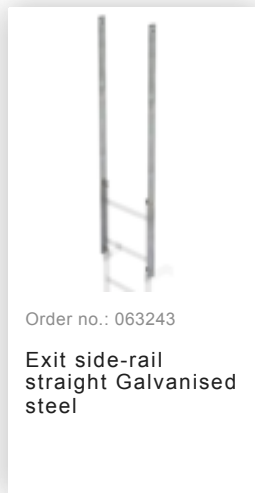

Order no.: 520230

**Multiple-flight vertical
ladder with back
protection (emergency
ladder) galvanized steel
12.12m**

Accessories for the product family

Order no.: 063235

Back protection
hoop strut,
3,000mm long
Galvanised steel

Order no.: 063963

Back protection
hoop offset design
Galvanised steel

Order no.: 063961

Transfer platform
between ladder
sections, Ø 700 mm
Galvanised steel

Order no.: 061236

Vertical ladder
connector 200 mm
Cast aluminium

Order no.: 019118

Perforated rung,
bright steel 470 mm

Order no.: 068239

Connecting brace
Stainless steel

Order no.: 063257

Wall anchor U-
bracket, rigid Wall
clearance 150 mm

Order no.: 063259

Wall anchor U-
bracket, rigid Wall
clearance 200 mm

Order no.: 063263

Wall anchor U-
bracket, adjustable,
165-205 mm,
galvanised steel
165-205 mm,
galvanised steel

Order no.: 063260

Wall anchor U-
bracket, adjustable,
200-275 mm,
galvanised steel
200-275 mm,
galvanised steel