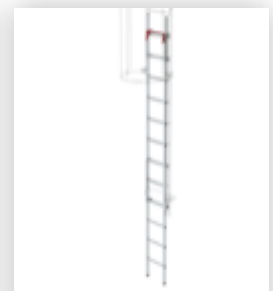

Order no.: 062446

Access guard
emergency exit
ladder 12 rungs for
vertical ladders