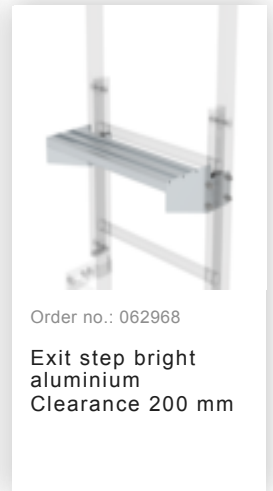

Order no.: 530100

Single-flight vertical  
ladder with back  
protection stainless steel  
5.96m

### Accessories for the product family

Order no.: 060942  
**Base platform 800 x 800 mm**

Order no.: 060950  
**Base platform 1,000 x 1,000 mm**

Order no.: 060941  
**Extension platform 400 x 800 mm**

Order no.: 060943  
**Extension platform 800 x 800 mm**