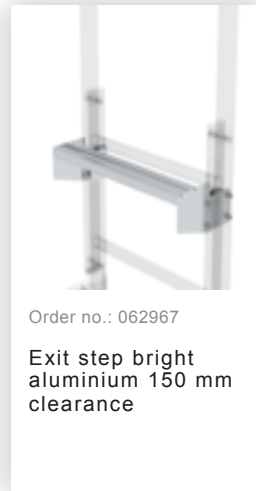

Order no.: 530100

Single-flight vertical  
ladder with back  
protection stainless steel  
5.96m

### Accessories for the product family

Order no.: 060942  
**Base platform 800 x 800 mm**

Order no.: 060950  
**Base platform 1,000 x 1,000 mm**

Order no.: 060941  
**Extension platform 400 x 800 mm**

Order no.: 060943  
**Extension platform 800 x 800 mm**