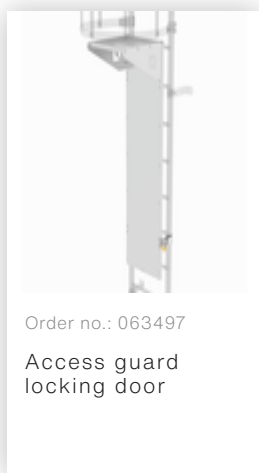

Order no.: 500130

**Multiple-flight vertical  
ladder with back  
protection  
(construction) anodised  
aluminium 11.84m**

**Accessories for the product family**

Order no.: 061265  
Ladder section  
anodised  
aluminium 10  
rungs Anodised  
aluminium

Order no.: 061050  
Exit side-rail with railing attachment Anodised aluminium

Order no.: 063253  
Ground attachment for base plate for vertical ladders galvanised steel

Order no.: 061181  
Roof parapet bridge anodised aluminium

Order no.: 061183  
Roof parapet bridge anodised aluminium special length 1200mm

Order no.: 061184  
Roof parapet bridge anodised aluminium special length 1280mm

Order no.: 061185  
Roof parapet bridge anodised aluminium special length 1480mm

Order no.: 063502  
Safety doors without fall protection rail Version from 01-2010

Order no.: 060952  
Extension platform  
500 x 1000 mm

Order no.: 060942  
Base platform 800  
x 800 mm

Order no.: 060950  
Base platform  
1,000 x 1,000 mm