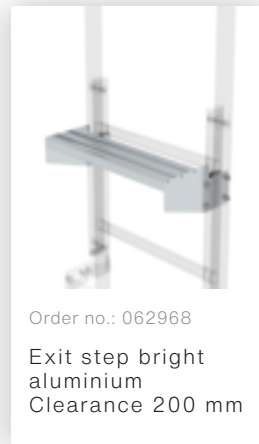

Order no.: 500130

**Multiple-flight vertical  
ladder with back  
protection  
(construction) anodised  
aluminium 11.84m**

**Accessories for the product family**

Order no.: 061265  
Ladder section  
anodised  
aluminium 10  
rungs Anodised  
aluminium

Order no.: 061050  
Exit side-rail with railing attachment Anodised aluminium

Order no.: 063253  
Ground attachment for base plate for vertical ladders galvanised steel

Order no.: 061181  
Roof parapet bridge anodised aluminium

Order no.: 061183  
Roof parapet bridge anodised aluminium special length 1200mm

Order no.: 061184  
Roof parapet bridge anodised aluminium special length 1280mm

Order no.: 061185  
Roof parapet bridge anodised aluminium special length 1480mm

Order no.: 063502  
Safety doors without fall protection rail Version from 01-2010

Order no.: 060952  
Extension platform  
500 x 1000 mm

Order no.: 060942  
Base platform 800  
x 800 mm

Order no.: 060950  
Base platform  
1,000 x 1,000 mm