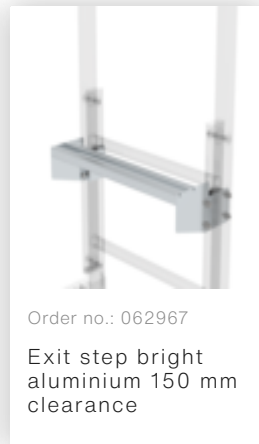

Order no.: 500130

**Multiple-flight vertical  
ladder with back  
protection  
(construction) anodised  
aluminium 11.84m**

**Accessories for the product family**

Order no.: 061265  
Ladder section  
anodised  
aluminium 10  
rungs Anodised  
aluminium

Order no.: 061050  
Exit side-rail with railing attachment Anodised aluminium

Order no.: 063253  
Ground attachment for base plate for vertical ladders galvanised steel

Order no.: 061181  
Roof parapet bridge anodised aluminium

Order no.: 061183  
Roof parapet bridge anodised aluminium special length 1200mm

Order no.: 061184  
Roof parapet bridge anodised aluminium special length 1280mm

Order no.: 061185  
Roof parapet bridge anodised aluminium special length 1480mm

Order no.: 063502  
Safety doors without fall protection rail Version from 01-2010

Order no.: 060952  
Extension platform  
500 x 1000 mm

Order no.: 060942  
Base platform 800  
x 800 mm

Order no.: 060950  
Base platform  
1,000 x 1,000 mm