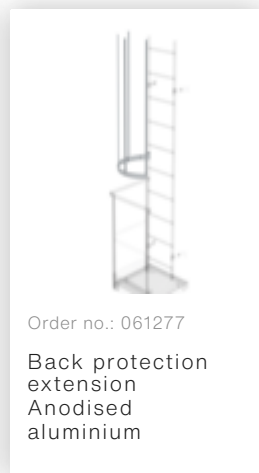

Order no.: 500130

**Multiple-flight vertical  
ladder with back  
protection  
(construction) anodised  
aluminium 11.84m**

**Accessories for the product family**

Order no.: 061265  
Ladder section  
anodised  
aluminium 10  
rungs Anodised  
aluminium

Order no.: 061050  
Exit side-rail with railing attachment Anodised aluminium

Order no.: 063253  
Ground attachment for base plate for vertical ladders galvanised steel

Order no.: 061181  
Roof parapet bridge anodised aluminium

Order no.: 061183  
Roof parapet bridge anodised aluminium special length 1200mm

Order no.: 061184  
Roof parapet bridge anodised aluminium special length 1280mm

Order no.: 061185  
Roof parapet bridge anodised aluminium special length 1480mm

Order no.: 063502  
Safety doors without fall protection rail Version from 01-2010

Order no.: 060952  
Extension platform  
500 x 1000 mm

Order no.: 060942  
Base platform 800  
x 800 mm

Order no.: 060950  
Base platform  
1,000 x 1,000 mm