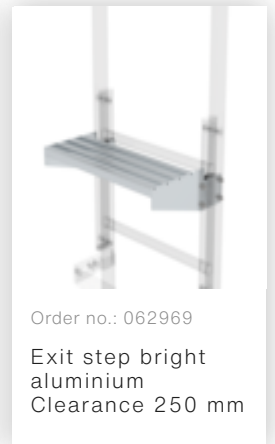

Order no.: 500130

**Multiple-flight vertical  
ladder with back  
protection  
(construction) anodised  
aluminium 11.84m**

**Accessories for the product family**

Order no.: 061265  
Ladder section  
anodised  
aluminium 10  
rungs Anodised  
aluminium

Order no.: 061050  
Exit side-rail with railing attachment Anodised aluminium

Order no.: 063253  
Ground attachment for base plate for vertical ladders galvanised steel

Order no.: 061181  
Roof parapet bridge anodised aluminium

Order no.: 061183  
Roof parapet bridge anodised aluminium special length 1200mm

Order no.: 061184  
Roof parapet bridge anodised aluminium special length 1280mm

Order no.: 061185  
Roof parapet bridge anodised aluminium special length 1480mm

Order no.: 063502  
Safety doors without fall protection rail Version from 01-2010

Order no.: 060952  
Extension platform  
500 x 1000 mm

Order no.: 060942  
Base platform 800  
x 800 mm

Order no.: 060950  
Base platform  
1,000 x 1,000 mm