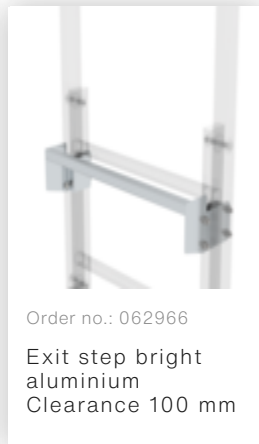

Order no.: 500130

**Multiple-flight vertical  
ladder with back  
protection  
(construction) anodised  
aluminium 11.84m**

**Accessories for the product family**

Order no.: 061265  
Ladder section  
anodised  
aluminium 10  
rungs Anodised  
aluminium

Order no.: 061050  
Exit side-rail with railing attachment Anodised aluminium

Order no.: 063253  
Ground attachment for base plate for vertical ladders galvanised steel

Order no.: 061181  
Roof parapet bridge anodised aluminium

Order no.: 061183  
Roof parapet bridge anodised aluminium special length 1200mm

Order no.: 061184  
Roof parapet bridge anodised aluminium special length 1280mm

Order no.: 061185  
Roof parapet bridge anodised aluminium special length 1480mm

Order no.: 063502  
Safety doors without fall protection rail Version from 01-2010

Order no.: 060952  
Extension platform  
500 x 1000 mm

Order no.: 060942  
Base platform 800  
x 800 mm

Order no.: 060950  
Base platform  
1,000 x 1,000 mm