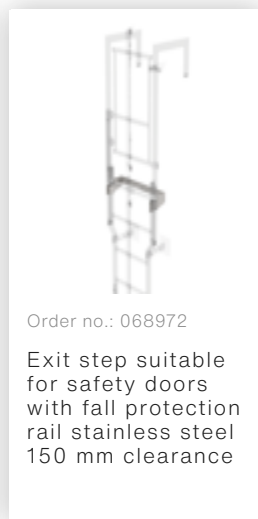

Order no.: 530130

**Multiple-flight vertical
ladder with back
protection
(construction) stainless
steel 11.84m**

Accessories for the product family

Order no.: 068265
Ladder section
stainless steel 10
rungs Stainless
steel

Order no.: 068049

Exit side-rail angled V2A stainless steel

Order no.: 068050

Exit side-rail with railing attachment Stainless steel

Order no.: 068253

Ground attachment for base plate for vertical ladders

Order no.: 064183

Roof parapet bridge stainless steel special length 1200mm

Order no.: 064184

Roof parapet bridge stainless steel special length 1400mm

Order no.: 064185

Roof parapet bridge stainless steel special length 1600mm

Order no.: 063502

Safety doors without fall protection rail Version from 01-2010

Order no.: 063500

Safety barrier Bare aluminium

Order no.: 063499

Access guard can be hooked in Bright aluminium, height: 1,190 mm