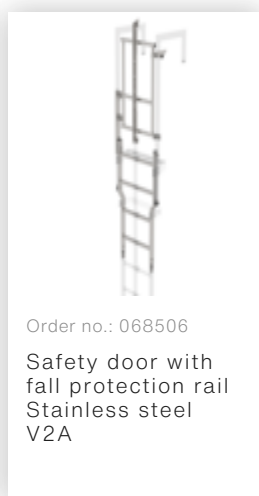

Order no.: 530130

**Multiple-flight vertical
ladder with back
protection
(construction) stainless
steel 11.84m**

Accessories for the product family

Order no.: 068265
Ladder section
stainless steel 10
rungs Stainless
steel

Order no.: 068049

Exit side-rail angled V2A stainless steel

Order no.: 068050

Exit side-rail with railing attachment Stainless steel

Order no.: 068253

Ground attachment for base plate for vertical ladders

Order no.: 064183

Roof parapet bridge stainless steel special length 1200mm

Order no.: 064184

Roof parapet bridge stainless steel special length 1400mm

Order no.: 064185

Roof parapet bridge stainless steel special length 1600mm

Order no.: 063502

Safety doors without fall protection rail Version from 01-2010

Order no.: 063500

Safety barrier Bare aluminium

Order no.: 063499

Access guard can be hooked in Bright aluminium, height: 1,190 mm