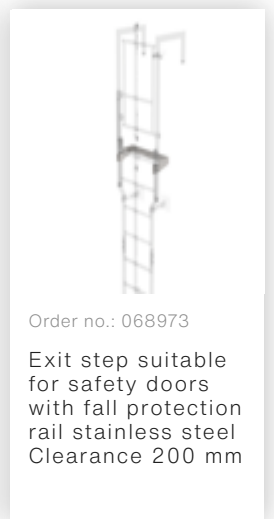

Order no.: 530130

**Multiple-flight vertical
ladder with back
protection
(construction) stainless
steel 11.84m**

Accessories for the product family

Order no.: 068265
Ladder section
stainless steel 10
rungs Stainless
steel

Order no.: 068049

Exit side-rail angled V2A stainless steel

Order no.: 068050

Exit side-rail with railing attachment Stainless steel

Order no.: 068253

Ground attachment for base plate for vertical ladders

Order no.: 064183

Roof parapet bridge stainless steel special length 1200mm

Order no.: 064184

Roof parapet bridge stainless steel special length 1400mm

Order no.: 064185

Roof parapet bridge stainless steel special length 1600mm

Order no.: 063502

Safety doors without fall protection rail Version from 01-2010

Order no.: 063500

Safety barrier Bare aluminium

Order no.: 063499

Access guard can be hooked in Bright aluminium, height: 1,190 mm