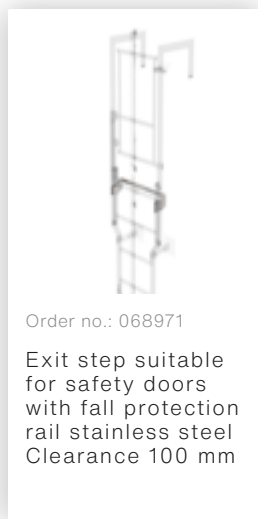

Order no.: 530130

**Multiple-flight vertical
ladder with back
protection
(construction) stainless
steel 11.84m**

Accessories for the product family

Order no.: 068265
Ladder section
stainless steel 10
rungs Stainless
steel

Order no.: 068049

Exit side-rail angled V2A stainless steel

Order no.: 068050

Exit side-rail with railing attachment Stainless steel

Order no.: 068253

Ground attachment for base plate for vertical ladders

Order no.: 064183

Roof parapet bridge stainless steel special length 1200mm

Order no.: 064184

Roof parapet bridge stainless steel special length 1400mm

Order no.: 064185

Roof parapet bridge stainless steel special length 1600mm

Order no.: 063502

Safety doors without fall protection rail Version from 01-2010

Order no.: 063500

Safety barrier Bare aluminium

Order no.: 063499

Access guard can be hooked in Bright aluminium, height: 1,190 mm