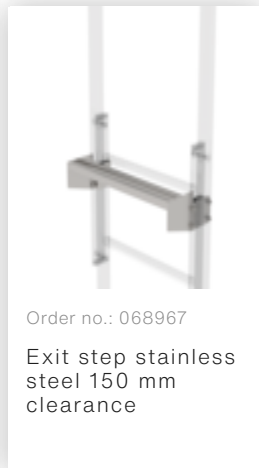

Order no.: 530130

**Multiple-flight vertical
ladder with back
protection
(construction) stainless
steel 11.84m**

Accessories for the product family

Order no.: 068265
Ladder section
stainless steel 10
rungs Stainless
steel

Order no.: 068049

Exit side-rail angled V2A stainless steel

Order no.: 068050

Exit side-rail with railing attachment Stainless steel

Order no.: 068253

Ground attachment for base plate for vertical ladders

Order no.: 064183

Roof parapet bridge stainless steel special length 1200mm

Order no.: 064184

Roof parapet bridge stainless steel special length 1400mm

Order no.: 064185

Roof parapet bridge stainless steel special length 1600mm

Order no.: 063502

Safety doors without fall protection rail Version from 01-2010

Order no.: 063500

Safety barrier Bare aluminium

Order no.: 063499

Access guard can be hooked in Bright aluminium, height: 1,190 mm