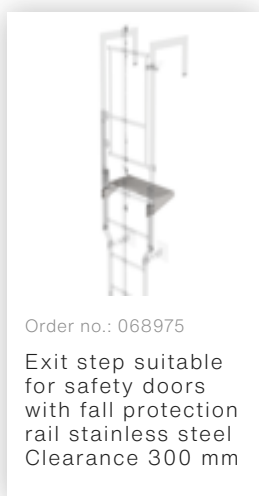

Order no.: 530130

**Multiple-flight vertical
ladder with back
protection
(construction) stainless
steel 11.84m**

Accessories for the product family

Order no.: 068265
Ladder section
stainless steel 10
rungs Stainless
steel

Order no.: 068049

Exit side-rail angled V2A stainless steel

Order no.: 068050

Exit side-rail with railing attachment Stainless steel

Order no.: 068253

Ground attachment for base plate for vertical ladders

Order no.: 064183

Roof parapet bridge stainless steel special length 1200mm

Order no.: 064184

Roof parapet bridge stainless steel special length 1400mm

Order no.: 064185

Roof parapet bridge stainless steel special length 1600mm

Order no.: 063502

Safety doors without fall protection rail Version from 01-2010

Order no.: 063500

Safety barrier Bare aluminium

Order no.: 063499

Access guard can be hooked in Bright aluminium, height: 1,190 mm