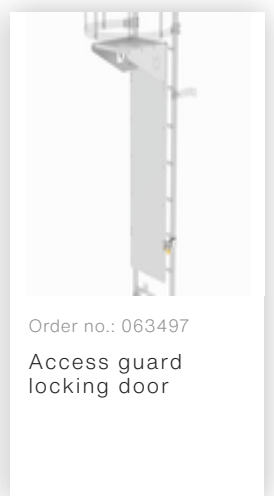

Order no.: 530130

**Multiple-flight vertical
ladder with back
protection
(construction) stainless
steel 11.84m**

Accessories for the product family

Order no.: 068265
Ladder section
stainless steel 10
rungs Stainless
steel

Order no.: 068049

Exit side-rail angled V2A stainless steel

Order no.: 068050

Exit side-rail with railing attachment Stainless steel

Order no.: 068253

Ground attachment for base plate for vertical ladders

Order no.: 064183

Roof parapet bridge stainless steel special length 1200mm

Order no.: 064184

Roof parapet bridge stainless steel special length 1400mm

Order no.: 064185

Roof parapet bridge stainless steel special length 1600mm

Order no.: 063502

Safety doors without fall protection rail Version from 01-2010

Order no.: 063500

Safety barrier Bare aluminium

Order no.: 063499

Access guard can be hooked in Bright aluminium, height: 1,190 mm