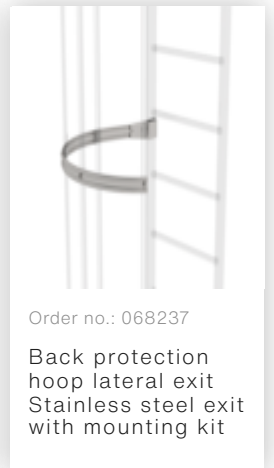

Order no.: 068049

Exit side-rail angled V2A stainless steel

Order no.: 068050

Exit side-rail with railing attachment Stainless steel

Order no.: 068253

Ground attachment for base plate for vertical ladders

Order no.: 064183

Roof parapet bridge stainless steel special length 1200mm

Order no.: 064184

Roof parapet bridge stainless steel special length 1400mm

Order no.: 064185

Roof parapet bridge stainless steel special length 1600mm

Order no.: 063502

Safety doors without fall protection rail Version from 01-2010

Order no.: 063500

Safety barrier Bare aluminium

Order no.: 063499

Access guard can be hooked in Bright aluminium, height: 1,190 mm