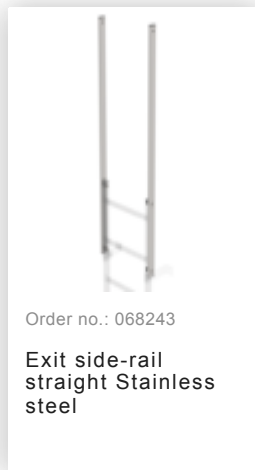

Order no.: 530130

**Multiple-flight vertical
ladder with back
protection (construction)
stainless steel 11.84m**

Accessories for the product family

Order no.: 068235

Back protection
hoop strut,
3,000mm long
Stainless steel

Order no.: 068963

Back protection
hoop offset design
Stainless steel V2A

Order no.: 068961

Transfer platform
between ladder
sections, Ø 700 mm
V2A stainless steel

Order no.: 068236

Vertical ladder
connector 200 mm
Edelstahl

Order no.: 019126

Shaft ladder, V4A
stainless steel
470mm

Order no.: 068239

Connecting brace
Stainless steel

Order no.: 063257

Wall anchor U-
bracket, rigid Wall
clearance 150 mm

Order no.: 063259

Wall anchor U-
bracket, rigid Wall
clearance 200 mm

Order no.: 063263

Wall anchor U-
bracket, adjustable,
165-205 mm,
galvanised steel
165-205 mm,
galvanised steel

Order no.: 063260

Wall anchor U-
bracket, adjustable,
200-275 mm,
galvanised steel
200-275 mm,
galvanised steel