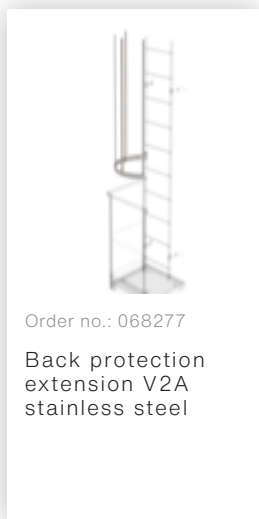

Order no.: 068049

Exit side-rail angled V2A stainless steel

Order no.: 068050

Exit side-rail with railing attachment Stainless steel

Order no.: 068253

Ground attachment for base plate for vertical ladders

Order no.: 064183

Roof parapet bridge stainless steel special length 1200mm

Order no.: 064184

Roof parapet bridge stainless steel special length 1400mm

Order no.: 064185

Roof parapet bridge stainless steel special length 1600mm

Order no.: 063502

Safety doors without fall protection rail Version from 01-2010

Order no.: 063500

Safety barrier Bare aluminium

Order no.: 063499

Access guard can be hooked in Bright aluminium, height: 1,190 mm