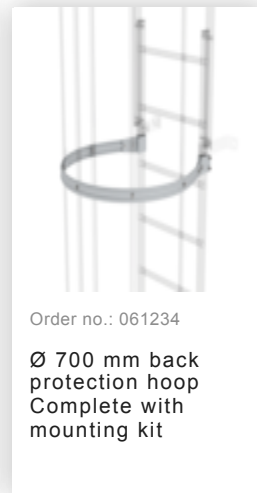

Order no.: 500231

**Multiple-flight vertical
ladder with back
protection (machinery)
anodised aluminium
12.12m**

Accessories for the product family

Order no.: 061963

Back protection hoop offset design
Anodised aluminium

Order no.: 063961

Transfer platform between ladder sections, Ø 700 mm
Galvanised steel

Order no.: 061236

Vertical ladder connector 200 mm
Cast aluminium

Order no.: 061274

Safety strut for offset version
Anodised aluminium

Wall anchor U-bracket, adjustable, 165–205 mm, galvanised steel
165–205 mm, galvanised steel

Order no.: 063260

Wall anchor U-bracket, adjustable, 200–275 mm, galvanised steel
200–275 mm, galvanised steel