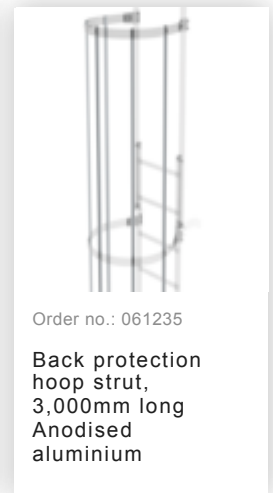

Order no.: 500231

**Multiple-flight vertical
ladder with back
protection (machinery)
anodised aluminium
12.12m**

Accessories for the product family

Order no.: 061963

Back protection hoop offset design
Anodised aluminium

Order no.: 063961

Transfer platform between ladder sections, Ø 700 mm
Galvanised steel

Order no.: 061236

Vertical ladder connector 200 mm
Cast aluminium

Order no.: 061274

Safety strut for offset version
Anodised aluminium

Wall anchor U-bracket, adjustable, 165–205 mm, galvanised steel
165–205 mm, galvanised steel

Order no.: 063260

Wall anchor U-bracket, adjustable, 200–275 mm, galvanised steel
200–275 mm, galvanised steel