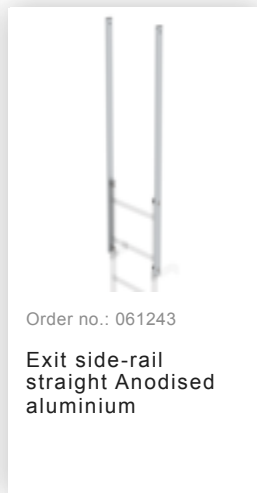

Order no.: 500231

**Multiple-flight vertical
ladder with back
protection (machinery)
anodised aluminium
12.12m**

Accessories for the product family

Order no.: 061963

Back protection hoop offset design
Anodised aluminium

Order no.: 063961

Transfer platform between ladder sections, Ø 700 mm
Galvanised steel

Order no.: 061236

Vertical ladder connector 200 mm
Cast aluminium

Order no.: 061274

Safety strut for offset version
Anodised aluminium