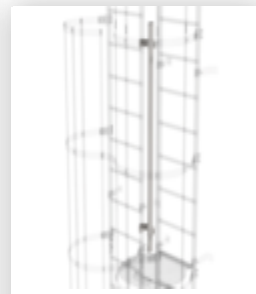

Order no.: 530231

**Multiple-flight vertical
ladder with back
protection (machinery)
stainless steel 12.12m**

Accessories for the product family

Order no.: 068963

Back protection
hoop offset design
Stainless steel V2A

Order no.: 068961

Transfer platform
between ladder
sections, Ø 700 mm
V2A stainless steel

Order no.: 068236

Vertical ladder
connector 200 mm
Edelstahl

Order no.: 068274

Safety strut for
offset version
Stainless steel V2A

Order no.: 019126

Shaft ladder, V4A
stainless steel
470mm

Order no.: 068239

Connecting brace
Stainless steel

Order no.: 063257

Wall anchor U-
bracket, rigid Wall
clearance 150 mm

Order no.: 063259

Wall anchor U-
bracket, rigid Wall
clearance 200 mm