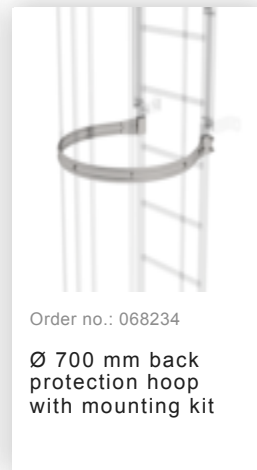

Order no.: 530231

**Multiple-flight vertical
ladder with back
protection (machinery)
stainless steel 12.12m**

Accessories for the product family

Order no.: 068963

Back protection
hoop offset design
Stainless steel V2A

Order no.: 068961

Transfer platform
between ladder
sections, Ø 700 mm
V2A stainless steel

Order no.: 068236

Vertical ladder
connector 200 mm
Edelstahl

Order no.: 068274

Safety strut for
offset version
Stainless steel V2A