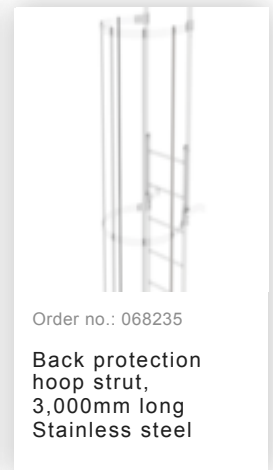

Order no.: 530231

**Multiple-flight vertical
ladder with back
protection (machinery)
stainless steel 12.12m**

Accessories for the product family

Order no.: 068963

Back protection
hoop offset design
Stainless steel V2A

Order no.: 068961

Transfer platform
between ladder
sections, Ø 700 mm
V2A stainless steel

Order no.: 068236

Vertical ladder
connector 200 mm
Edelstahl

Order no.: 068274

Safety strut for
offset version
Stainless steel V2A

Order no.: 019126

Shaft ladder, V4A
stainless steel
470mm

Order no.: 068239

Connecting brace
Stainless steel

Order no.: 063257

Wall anchor U-
bracket, rigid Wall
clearance 150 mm

Order no.: 063259

Wall anchor U-
bracket, rigid Wall
clearance 200 mm