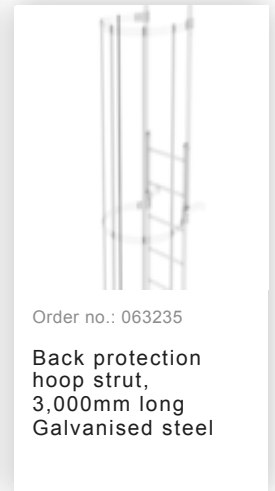

Order no.: 520231

**Multiple-flight vertical  
ladder with back  
protection (machinery)  
galvanised steel 12.12m**

### Accessories for the product family

Order no.: 063963

Back protection  
hoop offset design  
Galvanised steel

Order no.: 063961

Transfer platform  
between ladder  
sections, Ø 700 mm  
Galvanised steel

Order no.: 061236

Vertical ladder  
connector 200 mm  
Cast aluminium

Order no.: 063274

Safety strut for  
offset version  
Galvanised steel

Order no.: 019118

Perforated rung,  
bright steel 470 mm

Order no.: 068239