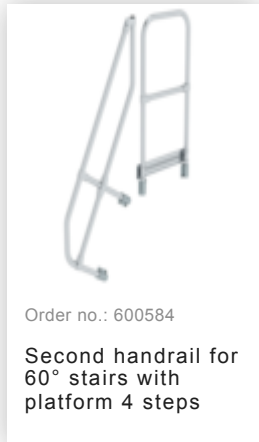

Order no.: 600404

Stairs with 60° platform,
step width 1,000 mm 4
steps Grooved aluminium

Accessories for this product

Accessories for the product family

Order no.: 600102

Triangular console
Step width 1000mm

Order no.: 650105

Railing front side
Platform width/step
width 1,000 mm

Order no.: 690925

Foot bracket for
floor-mounted
installation 1 pcs.

Order no.: 019176

Inventory sticker

Order no.: 019175

Inspection sticker
40 x 40 mm