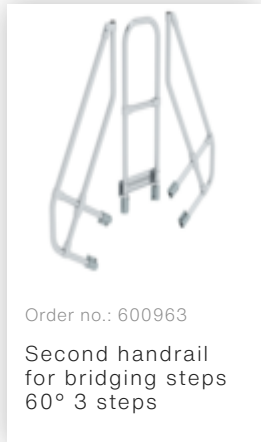

Order no.: 600903

**Bridging steps 60° step  
width 600 mm 3 steps**

**Accessories for this product**

---

**Accessories for the product family**

---

Order no.: 070738  
Safety rope length  
650 mm for  
platform width 600

Order no.: 070750  
Hanging hook for  
push-fit railing

Order no.: 070735  
Safety doors For  
platform width of  
650 mm

Order no.: 070772  
Telescopic safety  
door for platform  
width of 600 mm /  
800 mm /  
1,000 mm