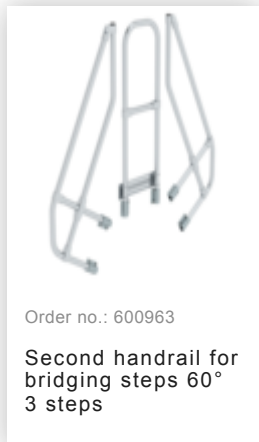

Order no.: 600903

**Bridging steps 60° step
width 600 mm 3 steps**

Accessories for this product

Accessories for the product family

Order no.: 070738

Safety rope length
650 mm for
platform width 600

Order no.: 070750

Hanging hook for
push-fit railing

Order no.: 070735

Safety doors For
platform width of
650 mm

Order no.: 070772

Telescopic safety
door for platform
width of 600 mm /
800 mm / 1,000 mm

Order no.: 019176

Inventory sticker