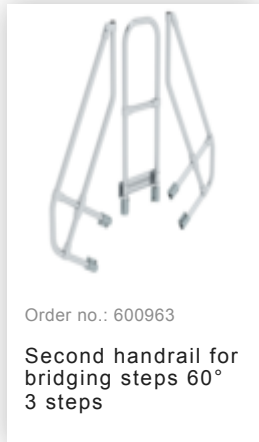

Order no.: 600913

**Bridging steps 60° step
width 800 mm 3 steps**

Accessories for this product

Accessories for the product family

Order no.: 070739

Safety rope length
850 mm for
platform width 800

Order no.: 070750

Hanging hook for
push-fit railing

Order no.: 070736

Safety doors For
platform width of
850 mm

Order no.: 070772

Telescopic safety
door for platform
width of 600 mm /
800 mm / 1,000 mm

Order no.: 019176

Inventory sticker