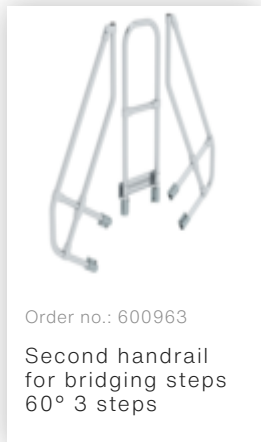

Order no.: 600923

**Bridging steps 60°, step  
width 1,000 mm 3 steps**

**Accessories for this product**

---

Order no.: 600963

Second handrail  
for bridging steps  
60° 3 steps

**Accessories for the product family**

---

Order no.: 070740  
Safety rope  
length: 1,050 mm  
for PFB 1,000

Order no.: 070750  
Hanging hook for  
push-fit railing

Order no.: 070737  
Safety doors For  
scaffolding width  
of 1,050 mm

Order no.: 070772  
Telescopic safety  
door for platform  
width of 600 mm /  
800 mm /  
1,000 mm