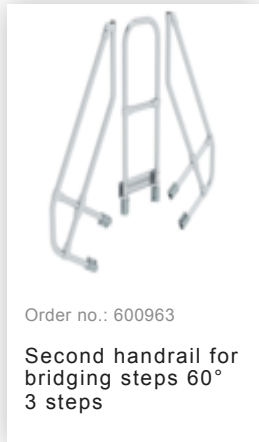

Order no.: 600923

**Bridging steps 60°, step
width 1,000 mm 3 steps**

Accessories for this product

Accessories for the product family

Order no.: 070740
Safety rope length:
1,050 mm for PFB
1,000

Order no.: 070750
Hanging hook for
push-fit railing

Order no.: 070737
Safety doors For
scaffolding width of
1,050 mm

Order no.: 070772
Telescopic safety
door for platform
width of 600 mm /
800 mm / 1,000 mm

Order no.: 019176
Inventory sticker

Order no.: 019175
Inspection sticker
40 x 40 mm