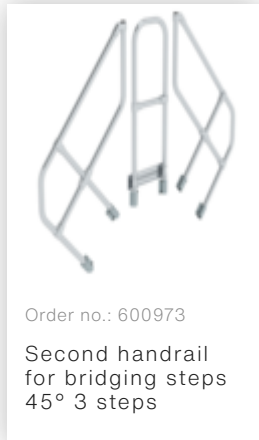

Order no.: 600933

**Bridging steps 45° step
width 600 mm 3 steps**

Accessories for this product

Accessories for the product family

Order no.: 070738
Safety rope length
650 mm for
platform width 600

Order no.: 070750
Hanging hook for
push-fit railing

Order no.: 070735
Safety doors For
platform width of
650 mm

Order no.: 070772
Telescopic safety
door for platform
width of 600 mm /
800 mm /
1,000 mm

Order no.: 019176
Inventory sticker

Order no.: 019175
Inspection sticker
40 x 40 mm