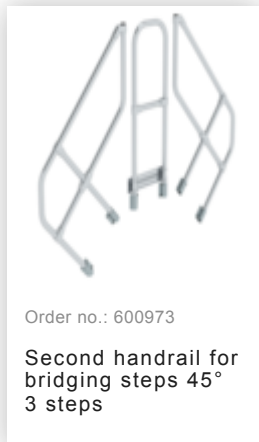

Order no.: 600933

**Bridging steps 45° step
width 600 mm 3 steps**

Accessories for this product

Accessories for the product family

Order no.: 070738

Safety rope length
650 mm for
platform width 600

Order no.: 070750

Hanging hook for
push-fit railing

Order no.: 070735

Safety doors For
platform width of
650 mm

Order no.: 070772

Telescopic safety
door for platform
width of 600 mm /
800 mm / 1,000 mm

Order no.: 019176

Inventory sticker