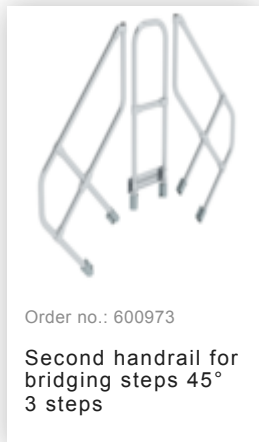

Order no.: 600943

**Bridging steps 45° step
width 800 mm 3 steps**

Accessories for this product

Accessories for the product family

Order no.: 070739

Safety rope length
850 mm for
platform width 800

Order no.: 070750

Hanging hook for
push-fit railing

Order no.: 070736

Safety doors For
platform width of
850 mm

Order no.: 070772

Telescopic safety
door for platform
width of 600 mm /
800 mm / 1,000 mm

Order no.: 019176

Inventory sticker