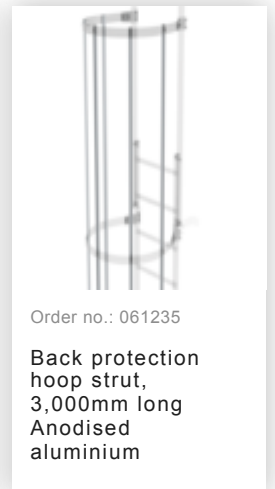

Order no.: 062237

**Back protection hoop  
lateral exit Natural exit  
with mounting kit**

### Accessories for the product family

Order no.: 062235

**Back protection  
hoop strut,  
3,000mm long  
Bright aluminium**

Order no.: 063235

**Back protection  
hoop strut,  
3,000mm long  
Galvanised steel**

Order no.: 068235

**Back protection  
hoop strut,  
3,000mm long  
Stainless steel**