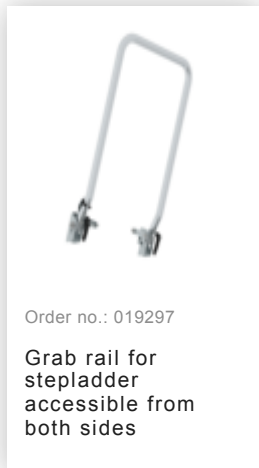

Order no.: 042206

Double-sided stepladder
with clip-step relax 2x3
steps

Accessories for this product

Order no.: 019297

Grab rail for
stepladder
accessible from
both sides

Accessories for the product family

Order no.: 019325

**Accessory package
"Secure footing
outdoors"**

Order no.: 019841

**XL wall-mounted
ladder holder**

Order no.: 019219

**nivello® foot plate,
electrically
conductive for
depth of side-rail
58 / 73 mm**

Order no.: 019213

**nivello® foot plate
for gratings 126 x
89 mm
126 x 89 mm**

Order no.: 019211

**nivello® foot plate
for smooth surfaces
for depth of side-
rail 58 / 73 mm**

Order no.: 019224

**nivello® foot plate,
claw**

Order no.: 019216

**nivello® inside
shoe, electrically
conductive 73 x 25
mm**

Order no.: 019810

**Transport lifting
castor for double-
sided step ladders
Ø 125 mm**

Order no.: 019940

**Ground spikes for
ladders with nivello
ladder shoe**