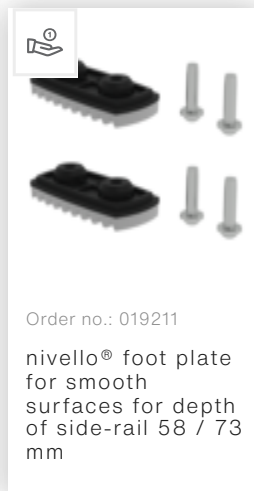

## Hinged platform single-sided 2 steps + platform

### Accessories for the product family

Order no.: 019224

nivello® foot plate,  
claw

Order no.: 019206

nivello® inside  
shoe 73 x 25 mm  
Model year from  
2019

Order no.: 019216

nivello® inside  
shoe, electrically  
conductive 73 x  
25 mm