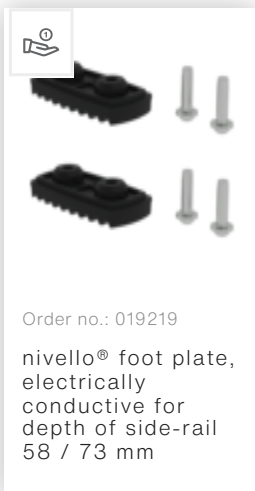

Order no.: 050006

## Hinged platform single-sided 2 steps + platform

### Accessories for the product family

Order no.: 019224

nivello® foot plate,  
claw

Order no.: 019206

nivello® inside  
shoe 73 x 25 mm  
Model year from  
2019

Order no.: 019216

nivello® inside  
shoe, electrically  
conductive 73 x  
25 mm