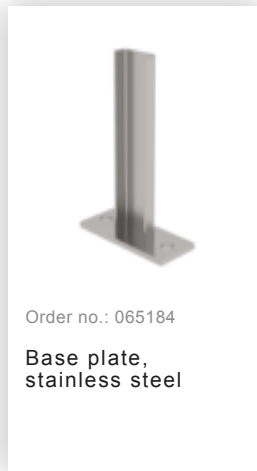

Order no.: 062004

Shaft ladder, V4A  
stainless steel, 300 mm  
clear width 4 rungs

### Accessories for the product family

Order no.: 065001

Entry aid (grab bar)  
stainless steel

Order no.: 065003

Entry aid (grab bar)  
with stainless steel  
sleeve

Order no.: 065009

Entry aid, double  
side-rails, stainless  
steel 340mm

Order no.: 065004

Entry aid, can be  
lowered (grab bar)  
with stainless steel  
sleeve

Order no.: 019119

Shaft ladder, V4A  
stainless steel  
300mm

Order no.: 077550

Fall protection rail  
1,40m with  
connecting strap,  
stainless steel