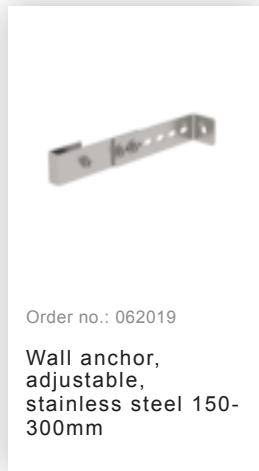

Order no.: 062004

Shaft ladder, V4A  
stainless steel, 300 mm  
clear width 4 rungs

### Accessories for the product family

Order no.: 065001

Entry aid (grab bar)  
stainless steel

Order no.: 065003

Entry aid (grab bar)  
with stainless steel  
sleeve

Order no.: 065009

Entry aid, double  
side-rails, stainless  
steel 340mm

Order no.: 065004

Entry aid, can be  
lowered (grab bar)  
with stainless steel  
sleeve

Order no.: 019119

Shaft ladder, V4A  
stainless steel  
300mm

Order no.: 077550

Fall protection rail  
1,40m with  
connecting strap,  
stainless steel