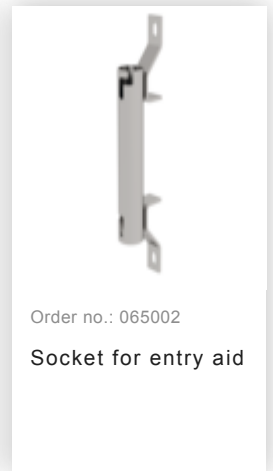

Order no.: 062004

Shaft ladder, V4A  
stainless steel, 300 mm  
clear width 4 rungs

### Accessories for the product family

Order no.: 065001

Entry aid (grab bar)  
stainless steel

Order no.: 065003

Entry aid (grab bar)  
with stainless steel  
sleeve

Order no.: 065009

Entry aid, double  
side-rails, stainless  
steel 340mm

Order no.: 065004

Entry aid, can be  
lowered (grab bar)  
with stainless steel  
sleeve

Order no.: 019119

Shaft ladder, V4A  
stainless steel  
300mm

Order no.: 077550

Fall protection rail  
1,40m with  
connecting strap,  
stainless steel