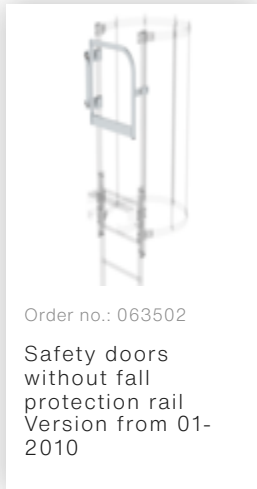

Order no.: 062243

Exit side-rail straight Bright aluminium

Accessories for the product family

Order no.: 063500

Safety barrier
Bare aluminium

Order no.: 063502

Safety doors
without fall
protection rail
Version from 01-
2010