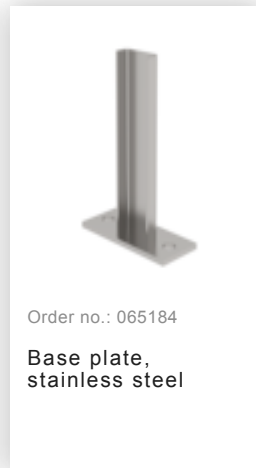

Order no.: 063004

**Shaft ladder, V4A**  
stainless steel, 400 mm  
clear width 4 rungs

### Accessories for the product family

Order no.: 065001

Entry aid (grab bar)  
stainless steel

Order no.: 065003

Entry aid (grab bar)  
with stainless steel  
sleeve

Order no.: 065011

Entry aid, double  
side-rails, stainless  
steel 440mm

Order no.: 065004

Entry aid, can be  
lowered (grab bar)  
with stainless steel  
sleeve

Order no.: 019120

Shaft ladder, V4A  
stainless steel  
400mm

Order no.: 077550

Fall protection rail  
1,40m with  
connecting strap,  
stainless steel