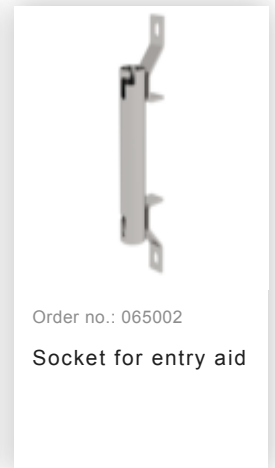

Order no.: 063004

**Shaft ladder, V4A**  
stainless steel, 400 mm  
clear width 4 rungs

### Accessories for the product family

Order no.: 065001

Entry aid (grab bar)  
stainless steel

Order no.: 065003

Entry aid (grab bar)  
with stainless steel  
sleeve

Order no.: 065011

Entry aid, double  
side-rails, stainless  
steel 440mm

Order no.: 065004

Entry aid, can be  
lowered (grab bar)  
with stainless steel  
sleeve

Order no.: 019120

Shaft ladder, V4A  
stainless steel  
400mm

Order no.: 077550

Fall protection rail  
1,40m with  
connecting strap,  
stainless steel