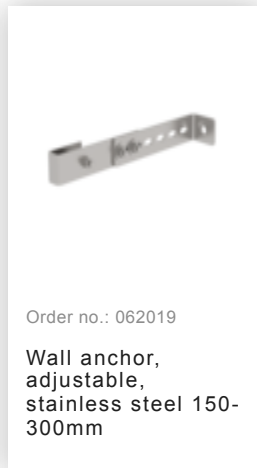

Order no.: 063004

**Shaft ladder, V4A**  
stainless steel, 400 mm  
clear width 4 rungs

### Accessories for the product family

Order no.: 065001

Entry aid (grab bar)  
stainless steel

Order no.: 065003

Entry aid (grab bar)  
with stainless steel  
sleeve

Order no.: 065011

Entry aid, double  
side-rails, stainless  
steel 440mm

Order no.: 065004

Entry aid, can be  
lowered (grab bar)  
with stainless steel  
sleeve

Order no.: 019120

Shaft ladder, V4A  
stainless steel  
400mm

Order no.: 077550

Fall protection rail  
1,40m with  
connecting strap,  
stainless steel