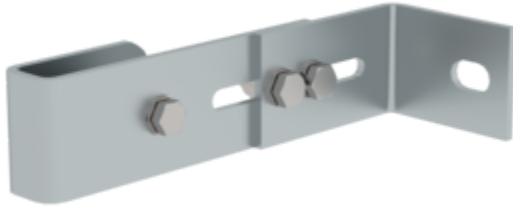

Order no.: 063250

Wall anchor, adjustable,  
165–205 mm, galvanised  
steel 165–205 hot-  
galvanised steel