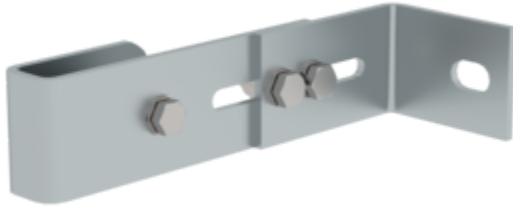

Order no.: 063250

**Wall anchor, adjustable,
165–205 mm,
galvanised steel 165–
205 hot-galvanised
steel**

Accessories for this product