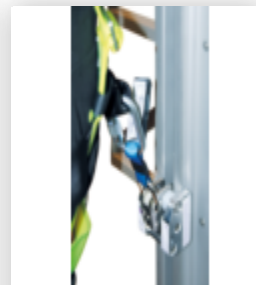

Order no.: 077576

Safety strap runner GÜFA