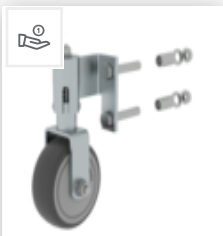

Order no.: 030293

Handrail, customer assembly required 1860mm

Order no.: 011160

Flat rate for changes to shelf ladders

Order no.: 019115

Bucket hook for edged step ladders and rung ladders

Order no.: 019191

Half-round inner shoe 73 x 25 mm Shore 88 +3/-3

Order no.: 019195

Inner shoe, electrically dissipative, semicircular 73 x 25 mm

Order no.: 019176

Inventory sticker

Order no.: 019175

Inspection sticker 40 x 40 mm

Order no.: 019782

Spring-loaded  
castor for shelf  
ladder Completely  
ready for  
installation on the  
left

Order no.: 019682

Spring-loaded  
castor for shelf  
ladder Completely  
ready for  
installation on the  
right