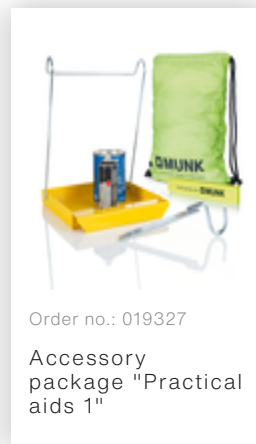

Order no.: 033510

Double-sided rung ladder suitable for stairs 2x5 rungs

Accessories for the product family

Order no.: 019326
Accessory package "TRBS kit"

Order no.: 019324
Accessory package "Secure footing"

Order no.: 019325
Accessory package "Secure footing outdoors"

Order no.: 019327
Accessory package "Practical aids 1"

Order no.: 019900
Hook-in platform R13 for rung ladders RAL 1021

Order no.: 019910
Hook-in step R13 for rung ladders