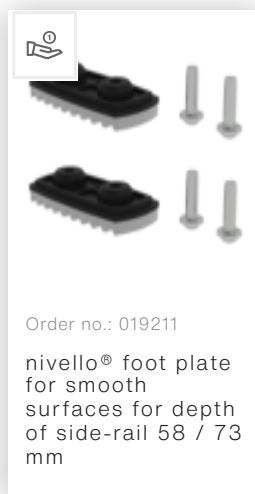

Order no.: 033510

Double-sided rung ladder suitable for stairs 2x5 rungs

Accessories for the product family

Order no.: 019326
Accessory package "TRBS kit"

Order no.: 019324
Accessory package "Secure footing"

Order no.: 019325
Accessory package "Secure footing outdoors"

Order no.: 019327
Accessory package "Practical aids 1"

Order no.: 019900
Hook-in platform R13 for rung ladders RAL 1021

Order no.: 019910
Hook-in step R13 for rung ladders

Order no.: 019213
nivello® foot plate for gratings 126 x 89 mm

Order no.: 019211
nivello® foot plate for smooth surfaces for depth of side-rail 58 / 73 mm

Order no.: 019224
nivello® foot plate, claw

Order no.: 019215
nivello® inside shoe, electrically conductive 58 x 25 mm

Order no.: 019219

nivello® foot plate,
electrically
conductive for
depth of side-rail
58 / 73 mm

Order no.: 019270

Storage tray for
double-sided rung
ladder yellow RAL
1021

Order no.: 019839

Wall-mounted
ladder holder L