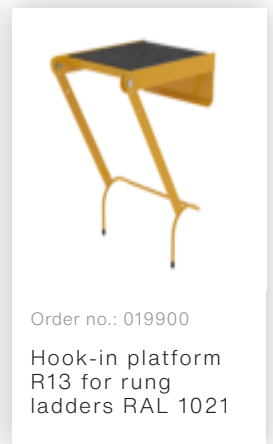

Order no.: 033510

Double-sided rung ladder suitable for stairs 2x5 rungs

Accessories for the product family

Order no.: 019326
Accessory package "TRBS kit"

Order no.: 019324
Accessory package "Secure footing"

Order no.: 019325
Accessory package "Secure footing outdoors"

Order no.: 019327
Accessory package "Practical aids 1"

Order no.: 019900
Hook-in platform R13 for rung ladders RAL 1021

Order no.: 019910
Hook-in step R13 for rung ladders

Order no.: 019213
nivello® foot plate for gratings 126 x 89 mm

Order no.: 019211
nivello® foot plate for smooth surfaces for depth of side-rail 58 / 73 mm

Order no.: 019224
nivello® foot plate, claw

Order no.: 019215
nivello® inside shoe, electrically conductive 58 x 25 mm

Order no.: 019219

nivello® foot plate,
electrically
conductive for
depth of side-rail
58 / 73 mm

Order no.: 019270

Storage tray for
double-sided rung
ladder yellow RAL
1021

Order no.: 019839

Wall-mounted
ladder holder L