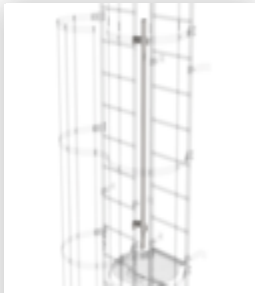

Order no.: 061274

Safety strut for
offset version
Anodised
aluminium

Order no.: 062274

Safety strut for
offset version
Bright aluminium

Order no.: 063274

Safety strut for
offset version
Galvanised steel

Order no.: 068274