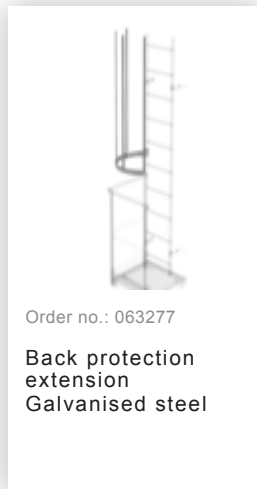

Order no.: 062963

**Back protection hoop
offset design Bright
aluminium**

Accessories for the product family

Order no.: 062235

**Back protection
hoop strut,
3,000mm long
Bright aluminium**

Order no.: 063235

**Back protection
hoop strut,
3,000mm long
Galvanised steel**

Order no.: 068235

**Back protection
hoop strut,
3,000mm long
Stainless steel**

Order no.: 061274

**Safety strut for
offset version
Anodised
aluminium**