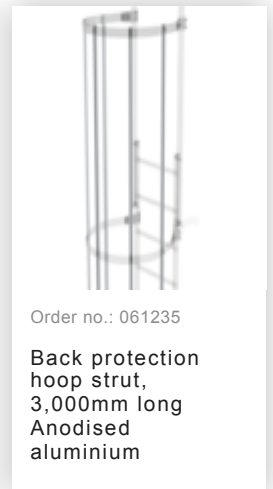

Order no.: 062963

**Back protection hoop
offset design Bright
aluminium**

Accessories for the product family

Order no.: 062235

**Back protection
hoop strut,
3,000mm long
Bright aluminium**

Order no.: 063235

**Back protection
hoop strut,
3,000mm long
Galvanised steel**

Order no.: 068235

**Back protection
hoop strut,
3,000mm long
Stainless steel**

Order no.: 061274

**Safety strut for
offset version
Anodised
aluminium**