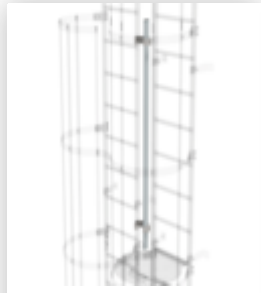

Back protection
hoop strut,
3,000mm long
Bright aluminium

Order no.: 063235

Back protection
hoop strut,
3,000mm long
Galvanised steel

Order no.: 068235

Back protection
hoop strut,
3,000mm long
Stainless steel

Order no.: 061274

Safety strut for
offset version
Anodised
aluminium

Order no.: 062274

Safety strut for
offset version
Bright aluminium

Order no.: 063274

Safety strut for
offset version
Galvanised steel

Order no.: 068274