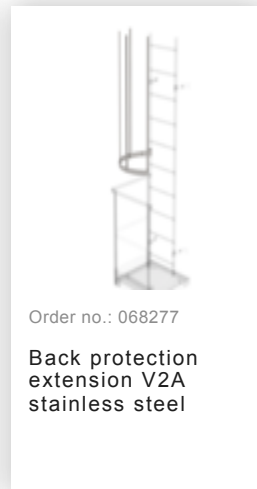

Order no.: 062963

**Back protection hoop
offset design Bright
aluminium**

Accessories for the product family

Order no.: 062235

**Back protection
hoop strut,
3,000mm long
Bright aluminium**

Order no.: 063235

**Back protection
hoop strut,
3,000mm long
Galvanised steel**

Order no.: 068235

**Back protection
hoop strut,
3,000mm long
Stainless steel**

Order no.: 061274

**Safety strut for
offset version
Anodised
aluminium**