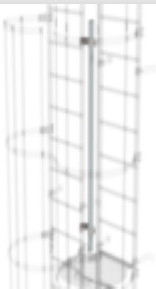

Order no.: 062963

**Back protection hoop
offset design Bright
aluminium**

Accessories for the product family

Order no.: 062235

**Back protection
hoop strut,
3,000mm long
Bright aluminium**

Order no.: 063235

**Back protection
hoop strut,
3,000mm long
Galvanised steel**

Order no.: 068235

**Back protection
hoop strut,
3,000mm long
Stainless steel**

Order no.: 061274

**Safety strut for
offset version
Anodised
aluminium**

Order no.: 062274

**Safety strut for
offset version
Bright aluminium**

Order no.: 063274

**Safety strut for
offset version
Galvanised steel**

Order no.: 068274

**Safety strut for
offset version
Stainless steel V2A**