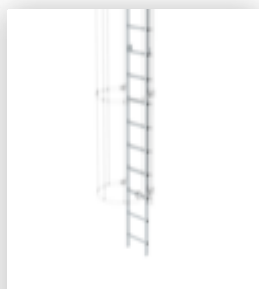

Order no.: 061445

Access protection access ladder