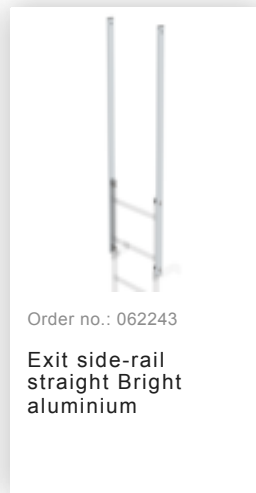

Order no.: 510130

**Multiple-flight vertical  
ladder with back  
protection (construction)  
bright aluminium 11.84m**

### Accessories for the product family

Order no.: 062235

Back protection  
hoop strut,  
3,000mm long  
Bright aluminium

Order no.: 062963

Back protection  
hoop offset design  
Bright aluminium

Order no.: 063961

Transfer platform  
between ladder  
sections, Ø 700 mm  
Galvanised steel

Order no.: 061236

Vertical ladder  
connector 200 mm  
Cast aluminium

Order no.: 068239

Connecting brace  
Stainless steel

Order no.: 063257