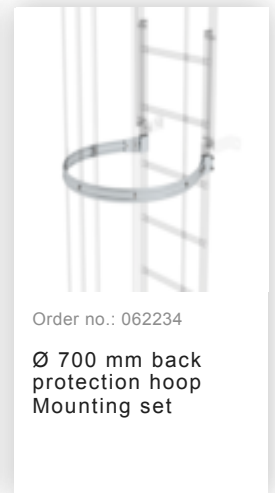

Order no.: 510130

**Multiple-flight vertical  
ladder with back  
protection (construction)  
bright aluminium 11.84m**

### Accessories for the product family

Order no.: 062235

Back protection  
hoop strut,  
3,000mm long  
Bright aluminium

Order no.: 062963

Back protection  
hoop offset design  
Bright aluminium

Order no.: 063961

Transfer platform  
between ladder  
sections, Ø 700 mm  
Galvanised steel

Order no.: 061236

Vertical ladder  
connector 200 mm  
Cast aluminium

Order no.: 068239

Connecting brace  
Stainless steel

Order no.: 063257