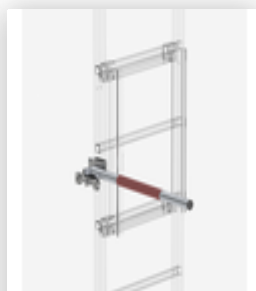

Exit step bright aluminium  
Clearance 250 mm

Order no.: 062970

Exit step bright aluminium  
Clearance 300 mm

Order no.: 062237

Back protection hoop lateral exit  
Natural exit with mounting kit

Order no.: 062277

Back protection extension Bright aluminium

Order no.: 062446

Access guard emergency exit ladder 12 rungs for vertical ladders

Order no.: 063504

Safety barrier for emergency descent ladder  
Exit on left

Order no.: 063505