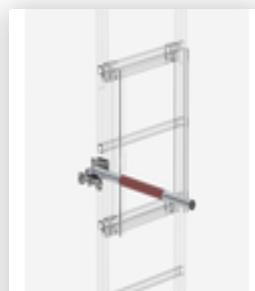

**Back protection extension Bright aluminium**

Order no.: 062446

**Access guard emergency exit ladder 12 rungs for vertical ladders**

Order no.: 063504

**Safety barrier for emergency descent ladder Exit on left**