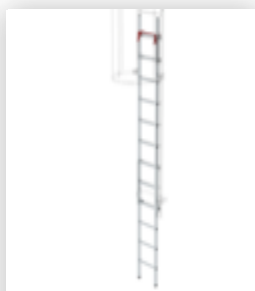

Order no.: 062446

Access guard emergency exit ladder 12 rungs for vertical ladders