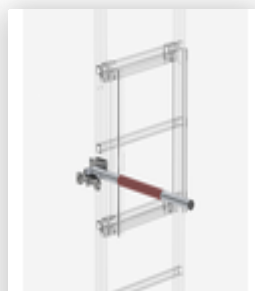

**Exit step bright aluminium Clearance 250 mm**

Order no.: 062970

**Exit step bright aluminium Clearance 300 mm**

Order no.: 062237

**Back protection hoop lateral exit Natural exit with mounting kit**

Order no.: 062277

**Back protection extension Bright aluminium**

Order no.: 062446

**Access guard emergency exit ladder 12 rungs for vertical ladders**

Order no.: 063504

**Safety barrier for emergency descent ladder Exit on left**