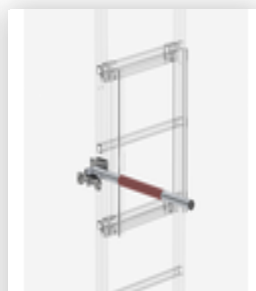

Back protection extension Bright aluminium

Order no.: 062446

Access guard emergency exit ladder 12 rungs for vertical ladders

Order no.: 063504

Safety barrier for emergency descent ladder  
Exit on left

Order no.: 063505