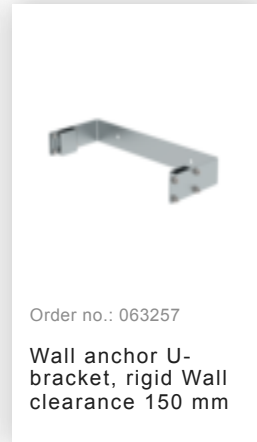

Order no.: 061264

Ladder section anodised
aluminium 7 rungs
Anodised aluminium

Accessories for the product family

Order no.: 063263

Wall anchor U-bracket, adjustable, 165–205 mm, galvanised steel
165–205 mm, galvanised steel

Order no.: 063260

Wall anchor U-bracket, adjustable, 200–275 mm, galvanised steel
200–275 mm, galvanised steel

Order no.: 063267

Wall anchor U-bracket, adjustable, 275–375mm, galvanised steel

Order no.: 063275

Wall anchor U-bracket, adjustable, 375–500 mm, galvanised steel

Order no.: 063249

Rigid wall anchor 200 mm, galvanised steel
starr 200mm Stahl feuerverzinkt

Order no.: 063250

Wall anchor, adjustable, 165–205 mm, galvanised steel
165–205 hot-galvanised steel

Order no.: 063262

Wall anchor w. Clamping bracket, adjustable, 215–275 mm, galvanised steel
215–275 mm adjustment range Galvanised steel

Order no.: 063261

Wall anchor w. clamping bracket, adjustable 275–375 mm, galvanised steel
275–375 mm adjustment range Galvanised steel