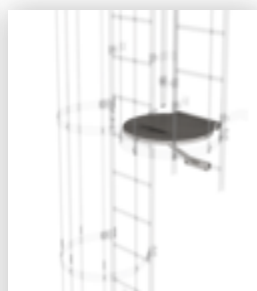

Order no.: 062237

Back protection  
hoop lateral exit  
Natural exit with  
mounting kit

Order no.: 062963

Back protection  
hoop offset design  
Bright aluminium

Order no.: 070550

Access guarding  
Enclosure

Order no.: 063961

Transfer platform  
between ladder  
sections, Ø 700 mm  
Galvanised steel

Order no.: 068961

Transfer platform  
between ladder  
sections, Ø 700 mm  
V2A stainless steel

Order no.: 062960