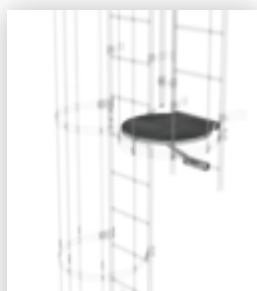

Order no.: 062237

Back protection  
hoop lateral exit  
Natural exit with  
mounting kit

Order no.: 062963

Back protection  
hoop offset design  
Bright aluminium

Order no.: 070550

Access guarding  
Enclosure

Order no.: 063961

Transfer platform  
between ladder  
sections, Ø 700 mm  
Galvanised steel

Order no.: 068961

Transfer platform  
between ladder  
sections, Ø 700 mm  
V2A stainless steel

Order no.: 062960