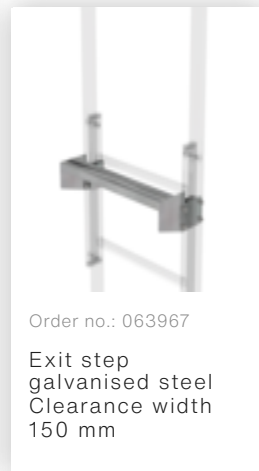

## Ladder section galvanised steel 7 rungs

Order no.: 064271  
Special wall bracket, adjustment range 600-700mm, stainless steel

Order no.: 064272  
Special wall bracket, adjustment range 700-800mm, stainless steel

Order no.: 064273  
Special wall bracket, adjustment range 800-900mm, stainless steel

Order no.: 063253  
Ground attachment for base plate for vertical ladders galvanised steel

Order no.: 068253  
Ground attachment for base plate for vertical ladders

Order no.: 063278  
Wall anchor

Order no.: 063243  
Exit side-rail straight Galvanised steel

Order no.: 063185

Roof parapet bridge galvanised steel special length 1480 mm clear length

Order no.: 063234

Ø 700 mm back protection hoop complete with mounting kit

Order no.: 063237

Back protection hoop lateral exit Galvanised exit with mounting kit