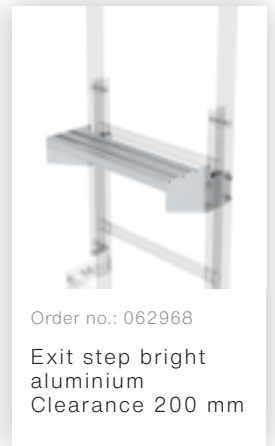

## Ladder section galvanised steel 7 rungs

Order no.: 064271  
Special wall bracket, adjustment range 600-700mm, stainless steel

Order no.: 064272  
Special wall bracket, adjustment range 700-800mm, stainless steel

Order no.: 064273  
Special wall bracket, adjustment range 800-900mm, stainless steel

Order no.: 063253  
Ground attachment for base plate for vertical ladders galvanised steel

Order no.: 068253  
Ground attachment for base plate for vertical ladders

Order no.: 063278  
Wall anchor

Order no.: 063243  
Exit side-rail straight Galvanised steel

Order no.: 063185

Roof parapet bridge galvanised steel special length 1480 mm clear length

Order no.: 063234

Ø 700 mm back protection hoop complete with mounting kit

Order no.: 063237

Back protection hoop lateral exit Galvanised exit with mounting kit