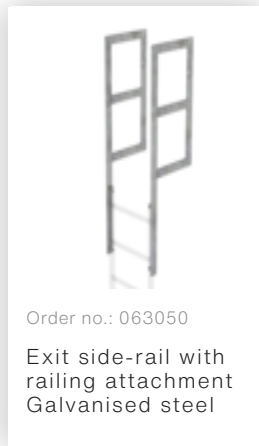

## Ladder section galvanised steel 7 rungs

Order no.: 063253  
Ground attachment for base plate for vertical ladders galvanised steel

Order no.: 068253  
Ground attachment for base plate for vertical ladders

Order no.: 063278  
Wall anchor

Order no.: 063243  
Exit side-rail straight Galvanised steel

Order no.: 063185

Roof parapet bridge galvanised steel special length 1480 mm clear length

Order no.: 063234

Ø 700 mm back protection hoop complete with mounting kit

Order no.: 063237

Back protection hoop lateral exit Galvanised exit with mounting kit