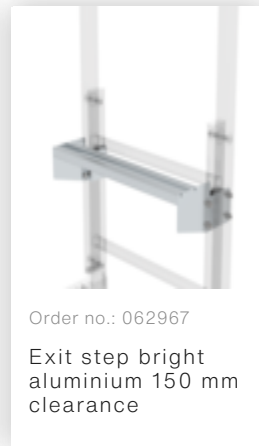

## Ladder section galvanised steel 7 rungs

Order no.: 064271  
Special wall bracket, adjustment range 600-700mm, stainless steel

Order no.: 064272  
Special wall bracket, adjustment range 700-800mm, stainless steel

Order no.: 064273  
Special wall bracket, adjustment range 800-900mm, stainless steel

Order no.: 063253  
Ground attachment for base plate for vertical ladders galvanised steel

Order no.: 068253  
Ground attachment for base plate for vertical ladders

Order no.: 063278  
Wall anchor

Order no.: 063243  
Exit side-rail straight Galvanised steel

Order no.: 063185

Roof parapet bridge galvanised steel special length 1480 mm clear length

Order no.: 063234

Ø 700 mm back protection hoop complete with mounting kit

Order no.: 063237

Back protection hoop lateral exit Galvanised exit with mounting kit