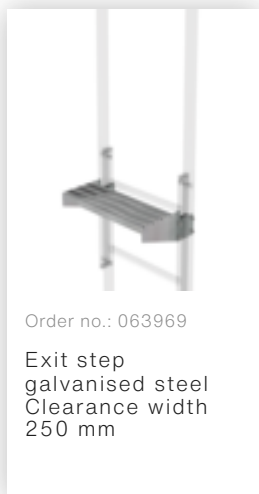

## Ladder section galvanised steel 7 rungs

Order no.: 064271  
Special wall bracket, adjustment range 600-700mm, stainless steel

Order no.: 064272  
Special wall bracket, adjustment range 700-800mm, stainless steel

Order no.: 064273  
Special wall bracket, adjustment range 800-900mm, stainless steel

Order no.: 063253  
Ground attachment for base plate for vertical ladders galvanised steel

Order no.: 068253  
Ground attachment for base plate for vertical ladders

Order no.: 063278  
Wall anchor

Order no.: 063243  
Exit side-rail straight Galvanised steel

Order no.: 063185

Roof parapet bridge galvanised steel special length 1480 mm clear length

Order no.: 063234

Ø 700 mm back protection hoop complete with mounting kit

Order no.: 063237

Back protection hoop lateral exit Galvanised exit with mounting kit