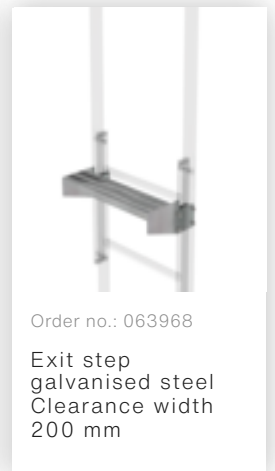

## Ladder section galvanised steel 7 rungs

Order no.: 064271  
Special wall bracket, adjustment range 600-700mm, stainless steel

Order no.: 064272  
Special wall bracket, adjustment range 700-800mm, stainless steel

Order no.: 064273  
Special wall bracket, adjustment range 800-900mm, stainless steel

Order no.: 063253  
Ground attachment for base plate for vertical ladders galvanised steel

Order no.: 068253  
Ground attachment for base plate for vertical ladders

Order no.: 063278  
Wall anchor

Order no.: 063243  
Exit side-rail straight Galvanised steel

Order no.: 063185

Roof parapet bridge galvanised steel special length 1480 mm clear length

Order no.: 063234

Ø 700 mm back protection hoop complete with mounting kit

Order no.: 063237

Back protection hoop lateral exit Galvanised exit with mounting kit