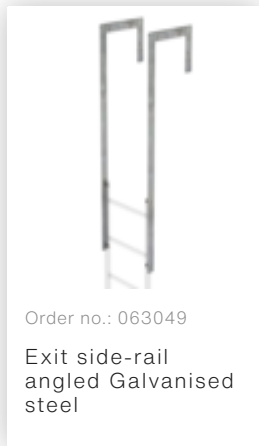

## Ladder section galvanised steel 7 rungs

Order no.: 064271  
Special wall bracket, adjustment range 600-700mm, stainless steel

Order no.: 064272  
Special wall bracket, adjustment range 700-800mm, stainless steel

Order no.: 064273  
Special wall bracket, adjustment range 800-900mm, stainless steel

Order no.: 063253  
Ground attachment for base plate for vertical ladders galvanised steel

Order no.: 068253  
Ground attachment for base plate for vertical ladders

Order no.: 063278  
Wall anchor

Order no.: 063243  
Exit side-rail straight Galvanised steel

Order no.: 063185

Roof parapet bridge galvanised steel special length 1480 mm clear length

Order no.: 063234

Ø 700 mm back protection hoop complete with mounting kit

Order no.: 063237

Back protection hoop lateral exit Galvanised exit with mounting kit