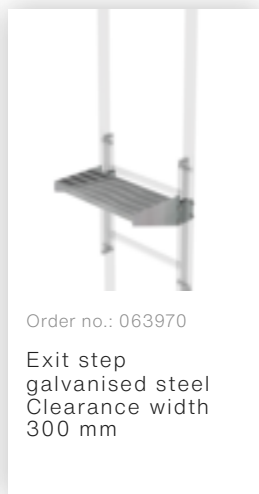

## Ladder section galvanised steel 7 rungs

Order no.: 064271  
Special wall bracket, adjustment range 600-700mm, stainless steel

Order no.: 064272  
Special wall bracket, adjustment range 700-800mm, stainless steel

Order no.: 064273  
Special wall bracket, adjustment range 800-900mm, stainless steel

Order no.: 063253  
Ground attachment for base plate for vertical ladders galvanised steel

Order no.: 068253  
Ground attachment for base plate for vertical ladders

Order no.: 063278  
Wall anchor

Order no.: 063243  
Exit side-rail straight Galvanised steel

Order no.: 063185

Roof parapet bridge galvanised steel special length 1480 mm clear length

Order no.: 063234

Ø 700 mm back protection hoop complete with mounting kit

Order no.: 063237

Back protection hoop lateral exit Galvanised exit with mounting kit