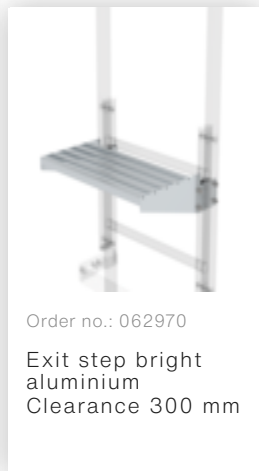

Order no.: 064271  
Special wall bracket, adjustment range 600-700mm, stainless steel

Order no.: 064272  
Special wall bracket, adjustment range 700-800mm, stainless steel

Order no.: 064273  
Special wall bracket, adjustment range 800-900mm, stainless steel

Order no.: 063253  
Ground attachment for base plate for vertical ladders galvanised steel

Order no.: 068253  
Ground attachment for base plate for vertical ladders

Order no.: 063278  
Wall anchor

Order no.: 063243  
Exit side-rail straight Galvanised steel

Order no.: 063185

Roof parapet bridge galvanised steel special length 1480 mm clear length

Order no.: 063234

Ø 700 mm back protection hoop complete with mounting kit

Order no.: 063237

Back protection hoop lateral exit Galvanised exit with mounting kit