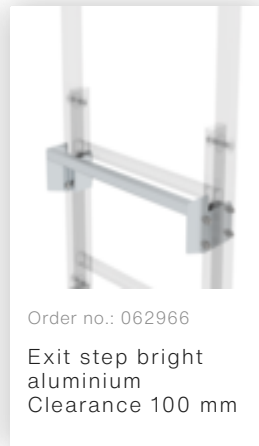

## Ladder section galvanised steel 7 rungs

Order no.: 064271  
Special wall bracket, adjustment range 600-700mm, stainless steel

Order no.: 064272  
Special wall bracket, adjustment range 700-800mm, stainless steel

Order no.: 064273  
Special wall bracket, adjustment range 800-900mm, stainless steel

Order no.: 063253  
Ground attachment for base plate for vertical ladders galvanised steel

Order no.: 068253  
Ground attachment for base plate for vertical ladders

Order no.: 063278  
Wall anchor

Order no.: 063243  
Exit side-rail straight Galvanised steel

Order no.: 063185

Roof parapet bridge galvanised steel special length 1480 mm clear length

Order no.: 063234

Ø 700 mm back protection hoop complete with mounting kit

Order no.: 063237

Back protection hoop lateral exit Galvanised exit with mounting kit