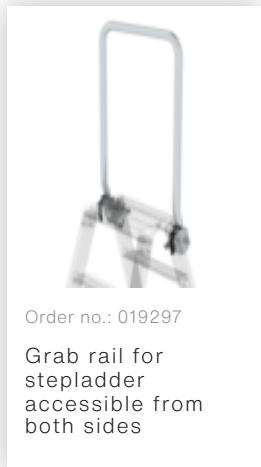

Order no.: 041603

Double-sided stepladder with clip-step 2x3 steps

Accessories for this product

Accessories for the product family

Order no.: 019325
Accessory package "Secure footing outdoors"

Order no.: 019841
XL wall-mounted ladder holder

Order no.: 019810
Transport lifting castor for double-sided step ladders
Ø 125 mm

Order no.: 019219
nivello® foot plate, electrically conductive for depth of side-rail 58 / 73 mm

Order no.: 019213
nivello® foot plate for gratings 126 x 89 mm
126 x 89 mm

Order no.: 019211
nivello® foot plate for smooth surfaces for depth of side-rail 58 / 73 mm

Order no.: 019224
nivello® foot plate, claw

Order no.: 019216
nivello® inside shoe, electrically conductive 73 x 25 mm

Order no.: 019940
Ground spikes for ladders with nivello ladder shoe

Order no.: 019115
Bucket hook for edged step ladders and rung ladders

Order no.: 019915
Side-rail extension for ladder side-rail for depth of side-rail 73 mm