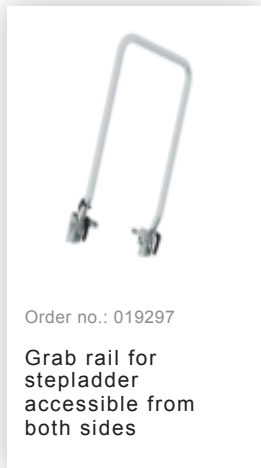

Order no.: 041603

Double-sided stepladder  
with clip-step 2x3 steps

### Accessories for this product

---

### Accessories for the product family

---

Order no.: 019325

Accessory package  
"Secure footing  
outdoors"

Order no.: 019841

XL wall-mounted  
ladder holder

Order no.: 019810

Transport lifting  
castor for double-  
sided step ladders  
Ø 125 mm

Replacement hinge  
set for stepladders,  
double-sided  
access, made of  
aluminium