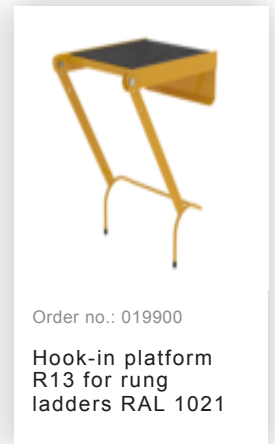

Order no.: 036404

Double-sided rung ladder
GFRP 2x4 rungs

Accessories for the product family

Order no.: 019910

Hook-in step R13 for rung ladders

Order no.: 019219

nivello® foot plate, electrically conductive for depth of side-rail 58 / 73 mm

Order no.: 019213

nivello® foot plate for gratings 126 x 89 mm

Order no.: 019211

nivello® foot plate for smooth surfaces for depth of side-rail 58 / 73 mm

Order no.: 019209

nivello® foot plate, standard for depth of side-rail 58 / 73 mm

Order no.: 019224

nivello® foot plate, claw

Order no.: 019841

XL wall-mounted ladder holder

Order no.: 019270

Storage tray for double-sided rung ladder yellow RAL 1021

Order no.: 019176

Inventory sticker