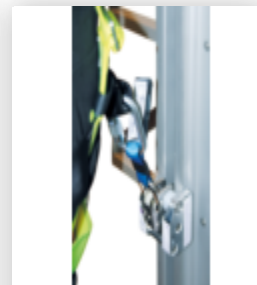

Order no.: 077576

Safety strap runner GÜFA