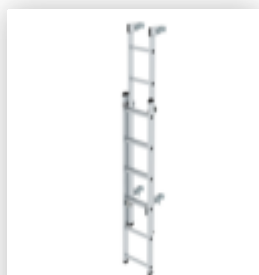

Order no.: 115800

Folding scaffolding with triple platform telescopic Working height 3.60 m

Accessories for the product family

Order no.: 027142

Access ladder with self-closing quick-release fasteners

Order no.: 019081

Clip tray for tubes Ø 50 mm

Order no.: 019274

Storage tray 500 x 220 mm Clamping range 38-51 mm

Order no.: 019276

Storage tray 800 x 300 mm Clamping range 38-51 mm

Order no.: 019175

Inspection sticker 40 x 40 mm

Order no.: 019176

Inventory sticker

Order no.: 019477

Automatic steel hinge for scaffolding folding frame

Order no.: 019136

Spring clip for mobile scaffolding with short pin, closed

Order no.: 027104

Height-adjustable spindle

Order no.: 027922

Swivel castor with spindle, non-marking grey height adjustable Ø 200 mm

Order no.: 027921

Swivel castor with spindle, electrically conductive height adjustable Ø 200 mm

Order no.: 027959