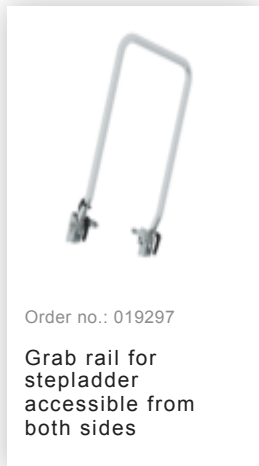

Order no.: 041636

Double-sided stepladder
with clip-step R13 2x3
steps

Accessories for this product

Accessories for the product family

Order no.: 019325

Accessory package
"Secure footing
outdoors"

Order no.: 019841

XL wall-mounted
ladder holder

Order no.: 019810

Transport lifting
castor for double-
sided step ladders
Ø 125 mm

Order no.: 019219

nivello® foot plate,
electrically
conductive for
depth of side-rail
58 / 73 mm

Order no.: 019213

nivello® foot plate
for gratings 126 x
89 mm
126 x 89 mm

Order no.: 019211

nivello® foot plate
for smooth surfaces
for depth of side-
rail 58 / 73 mm

Order no.: 019224

nivello® foot plate,
claw

Order no.: 019216

nivello® inside
shoe, electrically
conductive 73 x 25
mm

Order no.: 019847

Screw-on castors
for 73 mm side-rail

Order no.: 019940

Ground spikes for
ladders with nivello
ladder shoe

Order no.: 019115