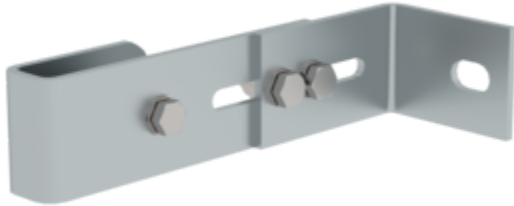

Order no.: 068250

**Wall anchor, adjustable,
165–205 mm, stainless
steel**

Accessories for this product

Order no.: 063278

Wall anchor