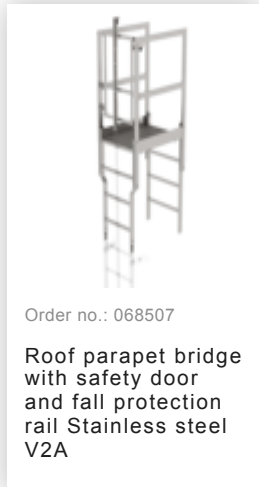

Order no.: 068264

Ladder section stainless
steel 7 rungs Stainless
steel

Accessories for this product

Accessories for the product family

Order no.: 068239

Connecting brace
Stainless steel

Order no.: 068236

Vertical ladder
connector 200 mm
Edelstahl

Order no.: 068249

Wall anchor, rigid,
200 mm, stainless
steel

Order no.: 068250

Wall anchor,
adjustable, 165–
205 mm, stainless
steel

Order no.: 068262

Wall anchor w.
Clamping bracket,
adjustable, 215–
275 mm, stainless
steel