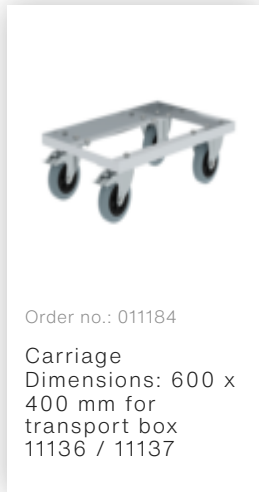

Order no.: 114370

Case with content "emergency meeting point"

Accessories for this product

Order no.: 011184

Carriage
Dimensions: 600 x
400 mm for
transport box
11136 / 11137

Accessories for the product family

Order no.: 011195

Lock set with 2
keys keyed
differently

Order no.: 011196

Lock set with 2
keys keyed the
same with key no.
801