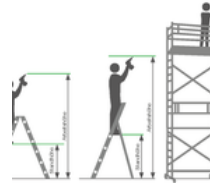

Note: Working heights

- National regulations (e.g. TRBS 2121 Part 2 in Germany) must be complied with with regard to the maximum working height when using the ladder as a workstation.
- Information on [TRBS 2121 Part 2](#) has been summarised on our Service page
- Read our [tips and tricks](#) on how to calculate [working height](#)