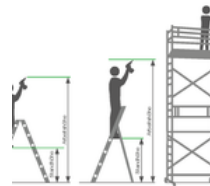

Added value

Quality

- Approved and suitable for professional use
- These products are covered by the statutory warranty

Note: Working heights

- National regulations (e.g. TRBS 2121 Part 2 in Germany) must be complied with with regard to the maximum working height when using the ladder as a workstation.
- Information on [TRBS 2121 Part 2](#) has been summarised on our Service page
- Read our [tips and tricks](#) on how to calculate [working height](#)