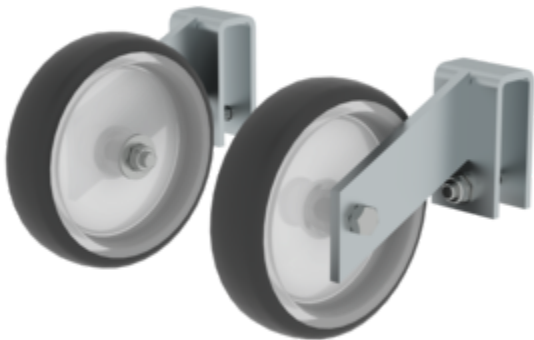

## Lifting castor rigid work platform

### Specification

Castor diameter <b>125 mm</b>	Material <b>Galvanised steel   Plastic</b>	Weight <b>1.5 kg</b>	Transport dimensions <b>255 x 170 x 90 mm, 1.5 kg</b>	Product type <b>Accessories</b>
Business division <b>MUNK Günzburger Steigtechnik</b>	Order no. <b>050041</b>	Price <b>€ 76.00</b>		

### Scope of supply

- Lifting castors: 2 x