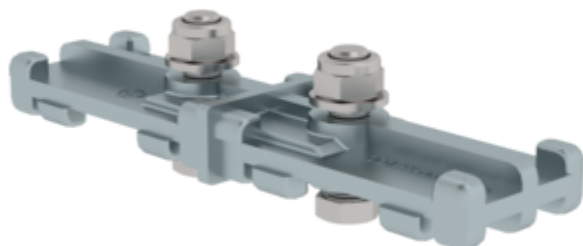

## Vertical ladder connector 200 mm

Material

Cast aluminium

Stainless steel

### Specification

Length <b>200 mm</b>	Material <b>Die-cast aluminium</b>	Weight <b>0.48 kg</b>	Transport dimensions <b>205 x 60 x 25 mm, 0.48 kg</b>	Business division <b>MUNK Günzburger Steigtechnik</b>
Order no. <b>061236</b>	Price <b>€ 19.00</b>	Spare part for article no. <b>500125</b>	Spare part for article no. <b>500110</b>	Spare part for article no. <b>500120</b>
Spare part for article no. <b>500100</b>	Spare part for article no. <b>520100</b>	Spare part for article no. <b>520125</b>	Spare part for article no. <b>500115</b>	Spare part for article no. <b>520115</b>
Spare part for article no. <b>520120</b>	Spare part for article no. <b>520105</b>	Spare part for article no. <b>520110</b>	Spare part for article no. <b>510100</b>	Spare part for article no. <b>510125</b>
Spare part for article no. <b>510120</b>	Spare part for article no. <b>510105</b>	Spare part for article no. <b>510110</b>	Spare part for article no. <b>510115</b>	Spare part for article no. <b>500105</b>

### Facts

- Vertical ladder connector on the inside for connecting the vertical ladders
- Two pieces are needed per connection point of the ladder

- For simple and safe connection of vertical ladders
- Connecting elements for maximum stability