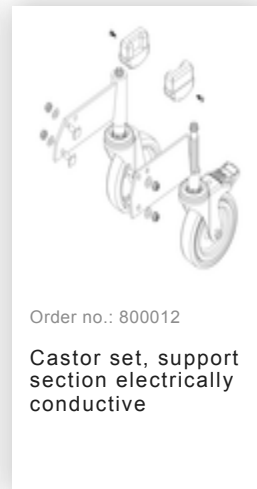

Order no.: 059203

Platform stairs, with
double-sided access, with
spring-loaded castor
corundum coating R13 3
steps

Spare parts

Order no.: 800015

**Mounting kit for
ladder Platform
stairs**

Order no.: 800017

**Mounting kit for
struts**

Order no.: 800021

**Mounting kits for
side railings**

Order no.: 800052

**Platform with
aluminium facing
profile R13**

Order no.: 800053

**Ladder platform
stairs 3 steps incl.
mounting kit**