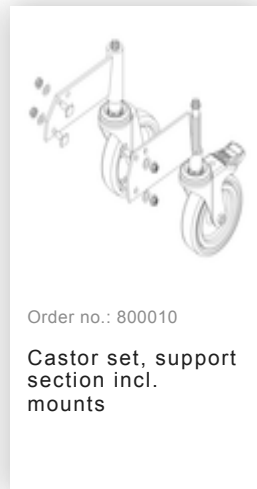

Order no.: 059203

Platform stairs, with
double-sided access, with
spring-loaded castor
corundum coating R13 3
steps

Spare parts

Order no.: 800015

**Mounting kit for
ladder Platform
stairs**

Order no.: 800017

**Mounting kit for
struts**

Order no.: 800021

**Mounting kits for
side railings**

Order no.: 800052

**Platform with
aluminium facing
profile R13**

Order no.: 800053

**Ladder platform
stairs 3 steps incl.
mounting kit**