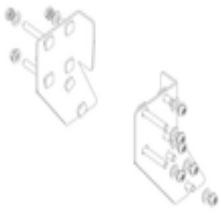

Order no.: 059203

Platform stairs, with
double-sided access, with
spring-loaded castor
corundum coating R13 3
steps

Spare parts

Order no.: 800015

**Mounting kit for
ladder Platform
stairs**

Order no.: 800017

**Mounting kit for
struts**

Order no.: 800021

**Mounting kits for
side railings**

Order no.: 800052

**Platform with
aluminium facing
profile R13**

Order no.: 800053

**Ladder platform
stairs 3 steps incl.
mounting kit**