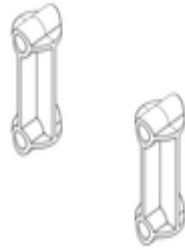

Order no.: 059203

Platform stairs, with
double-sided access, with
spring-loaded castor
corundum coating R13 3
steps

Spare parts

Order no.: 800015

**Mounting kit for
ladder Platform
stairs**

Order no.: 800017

**Mounting kit for
struts**

Order no.: 800021

**Mounting kits for
side railings**

Order no.: 800052

**Platform with
aluminium facing
profile R13**

Order no.: 800053

**Ladder platform
stairs 3 steps incl.
mounting kit**