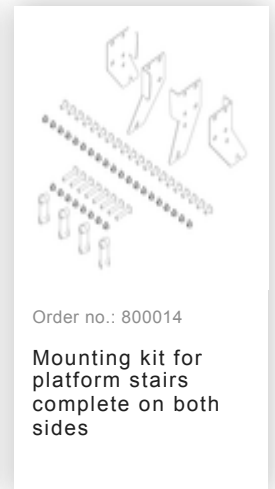

Order no.: 059203

Platform stairs, with
double-sided access, with
spring-loaded castor
corundum coating R13 3
steps

Spare parts

Order no.: 800015

**Mounting kit for
ladder Platform
stairs**

Order no.: 800017

**Mounting kit for
struts**

Order no.: 800021

**Mounting kits for
side railings**

Order no.: 800052

**Platform with
aluminium facing
profile R13**

Order no.: 800053

**Ladder platform
stairs 3 steps incl.
mounting kit**