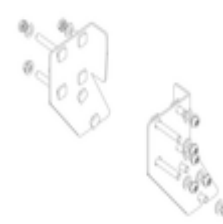

Order no.: 051203

**Platform stairs, with
double-sided access,
with spring-loaded
castors, steel grating 3
steps**

Spare parts

Order no.: 800007

Side railings incl.
mounting kit

Order no.: 800010

Castor set,
support section
incl. mounts

Order no.: 800012

Castor set,
support section
electrically
conductive

Order no.: 800014

Mounting kit for
platform stairs
complete on both
sides

Order no.: 800015

Mounting kit for
ladder Platform
stairs

Order no.: 800017