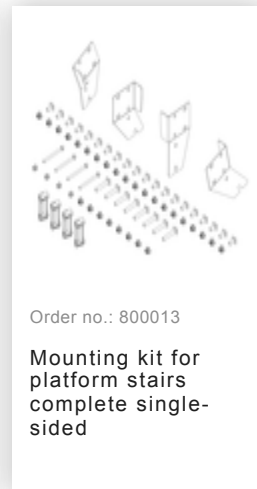

Order no.: 055103

Platform stairs, with
single-sided access, with
castors and handles,
corundum coating. R13 3
steps

Spare parts

Order no.: 800016

Mounting kit for support section

Order no.: 800017

Mounting kit for struts

Order no.: 800020

Assembly set for front-side railing

Order no.: 800021

Mounting kits for side railings

Order no.: 800027

Support section, platform stairs incl. mounting kit

Order no.: 800028

Reinforcing strut, platform stairs incl. mounting kit

Order no.: 800052

Platform with aluminium facing profile R13

Order no.: 800053

Ladder platform stairs 3 steps incl. mounting kit

Order no.: 800059

Grab handle

Order no.: 800060

Castor set incl. mounting kit