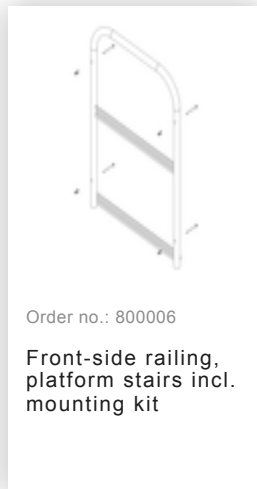

Order no.: 055103

Platform stairs, with
single-sided access, with
castors and handles,
corundum coating. R13 3
steps

Spare parts

Order no.: 800016

Mounting kit for support section

Order no.: 800017

Mounting kit for struts

Order no.: 800020

Assembly set for front-side railing

Order no.: 800021

Mounting kits for side railings

Order no.: 800027

Support section, platform stairs incl. mounting kit

Order no.: 800028

Reinforcing strut, platform stairs incl. mounting kit

Order no.: 800052

Platform with aluminium facing profile R13

Order no.: 800053

Ladder platform stairs 3 steps incl. mounting kit

Order no.: 800059

Grab handle

Order no.: 800060

Castor set incl. mounting kit