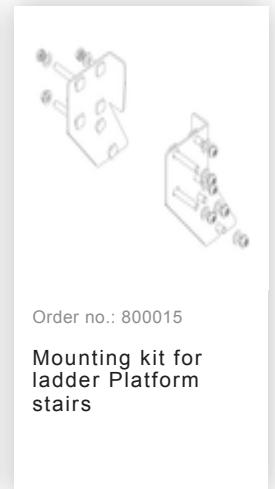

Order no.: 055103

Platform stairs, with
single-sided access, with
castors and handles,
corundum coating. R13 3
steps

Spare parts

Order no.: 800016

Mounting kit for support section

Order no.: 800017

Mounting kit for struts

Order no.: 800020

Assembly set for front-side railing

Order no.: 800021

Mounting kits for side railings

Order no.: 800027

Support section, platform stairs incl. mounting kit

Order no.: 800028

Reinforcing strut, platform stairs incl. mounting kit

Order no.: 800052

Platform with aluminium facing profile R13

Order no.: 800053

Ladder platform stairs 3 steps incl. mounting kit

Order no.: 800059

Grab handle

Order no.: 800060

Castor set incl. mounting kit